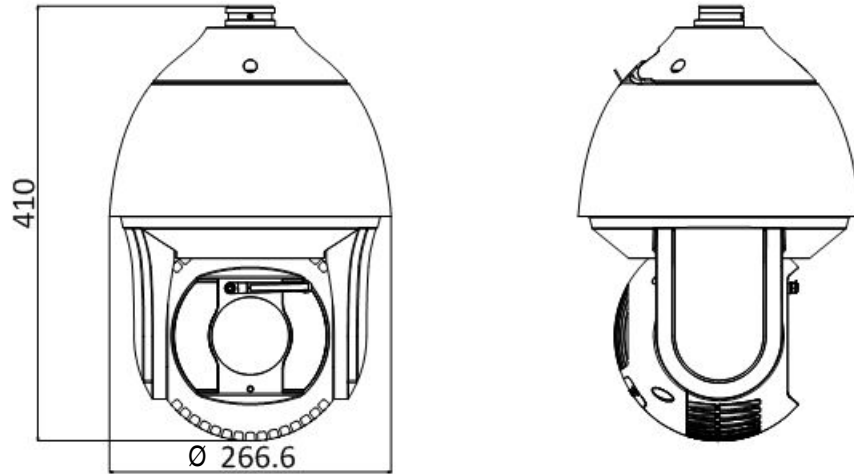

General

Power	24 VAC (maximum 60 W); Hi-PoE (maximum 50 W)
Working Temperature	-40° F to 158° F (-40° C to 70° C); humidity: ≤ 90%
Protection Level	IP67 standard, TVS 6,000V lightning protection, surge protection and voltage transient protection
Dimensions	Ø 10.50" x 16.14" (Ø 266.6 mm x 410 mm)
Weight	Approximately 17.64 lb (8 kg)
Certificate	FCC, CE, UL ,ISO-9001, ISO14001

Dimensions

Unit: mm