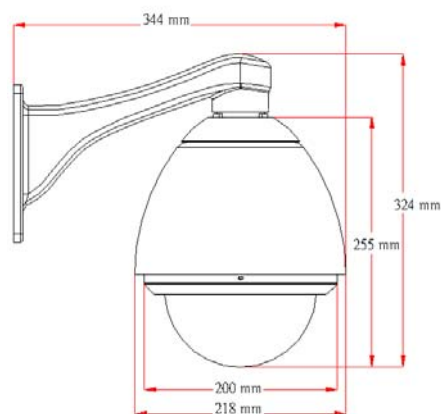

FCS-1010

10/100Mbps P/T IP Network Camera

FCS-1040

10/100Mbps P/T/Z IP Network Camera

FCS-1060

10/100Mbps P/T/Z IP Network Camera

Key Features

- Designed for Indoor/outdoor applications
- IP66 rated camera outdoor dome housing
- Lightweight for Mounting on the wall
- Easy access for service and installation
- Withstands severe environment
- Low Cost

Dimension

Technical Specification

- | | |
|---|--|
| ▪ Regulation Rated
IP66 | ▪ Temperature
Operating: -20°C ~50°C
Storage: -40°C ~60°C |
| ▪ Housing Color
Beige | ▪ Humidity
0%~95% (RH) |
| ▪ Diameter
φ 200 mm | ▪ Heater Operating
Activates at 4°C (±5°C)
Deactivates at 16°C (±5°C) |
| ▪ Cover Color
Smoke | ▪ Fan Operating
Activates at 40°C (±5°C)
Deactivates at 30°C (±5°C) |
| ▪ Video Output
Female BNC | ▪ Weight
3.1Kg |
| ▪ Power Consumption
12V/ 2.5A | |
| ▪ Control/Power
Thermal block | |