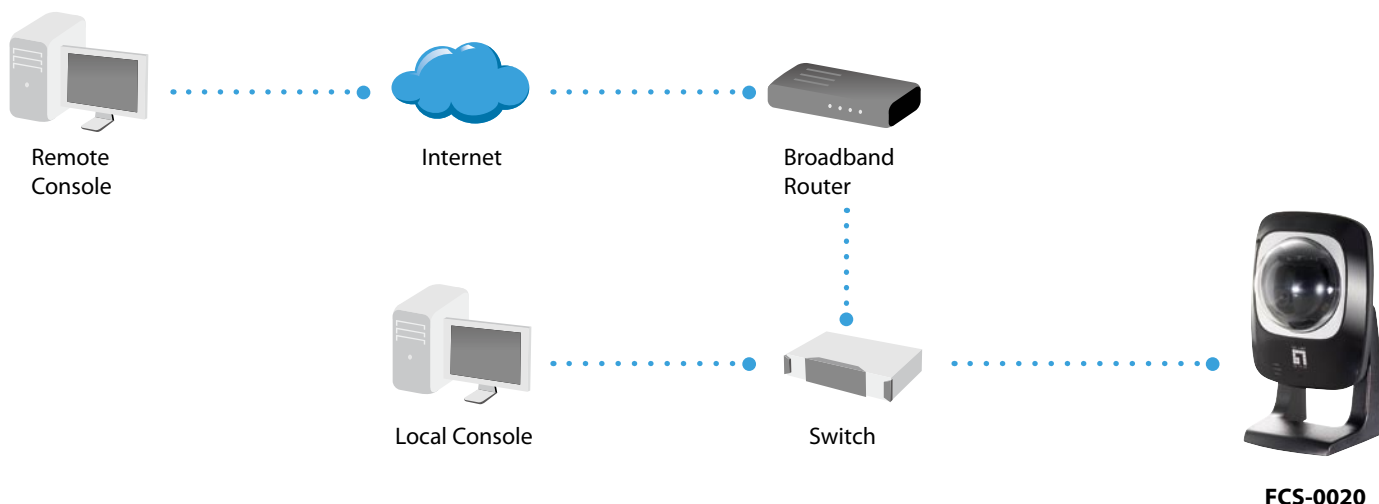

Tilt
64°
Digital Zoom
4x Digital Zoom
Hardware & Environment
Flash ROM
4MB Flash ROM
SDRAM
32MB SDRAM
Housing
Indoor
Power
DC5V/2A
Environmental Conditions
Operating Temperature: 0°C ~ 40°C
Operating Humidity: 10% ~ 80%
Storage Temperature: 0°C ~ 40°C
Storage Humidity: 10% ~ 80%
Dimension
113.5mm (H) x 52.1mm (W) x 80mm (D)
Weight
263g without stand
367.5g with stand
Supported Protocols
IPv4, TCP/IP, SMTP, HTTP, DHCP, NTP, RTSP/RTP, UPnP
Software
Bundled with 32-Channel LevelOne IP CamSecure Lite surveillance management software
Viewing System Requirement
OS
Microsoft Windows 2000/XP/Vista
Browser
For MPEG4 video: Internet Explorer in Windows
For MJPEG video: Internet Explorer in MAC, Firefox, Safari, Mozilla, Netscape
3GPP Player
Real Player 10.5 or above
Quick Time 6.5 or above
EMI and Safety
FCC, CE

Product Diagram