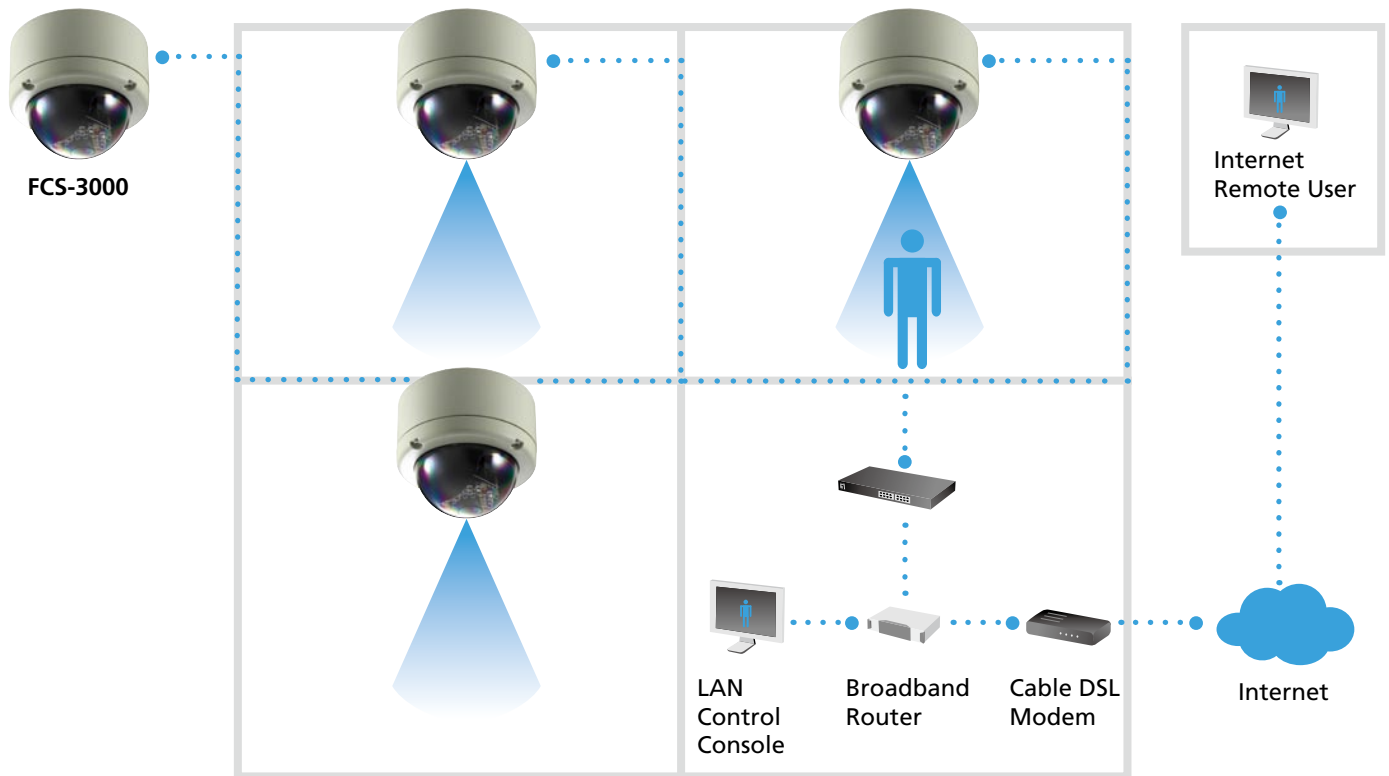

Product Diagram

Order Information

Package Content

FCS-3000: Day/Night IP Dome Camera (Indoor/Outdoor Operation)

FCS-3000
Power Adapter
Screw Pack
CD Manual/Utility
Quick Installation Guide