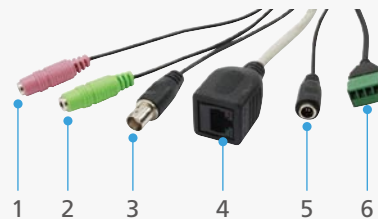

1. Audio In
2. Audio Out
3. BNC Connector
4. LAN Cable
5. Power Cord Socket
6. Alarm

Key Features

- Includes infrared LEDs for 10m effective night vision
- High-Resolution 1/3" CCD sensor
- Vandal-proof and IP66 waterproof
- Supports selectable MJPEG/ MPEG4 (Simple Profile) compression for bandwidth-efficiency
- Supports 2-way (full-duplex) audio
- Intelligent Motion Detection
- Extended I/O for event trigger sensor & alarm
- Provides BNC video output for CCTV system
- Free software included (Industry-leading 32-channel IP CamSecure Lite™ software)

Works Well With

FCS-9464
IP CamSecure Pro64 Mega

FCS-7011
1-port PoE Video Server