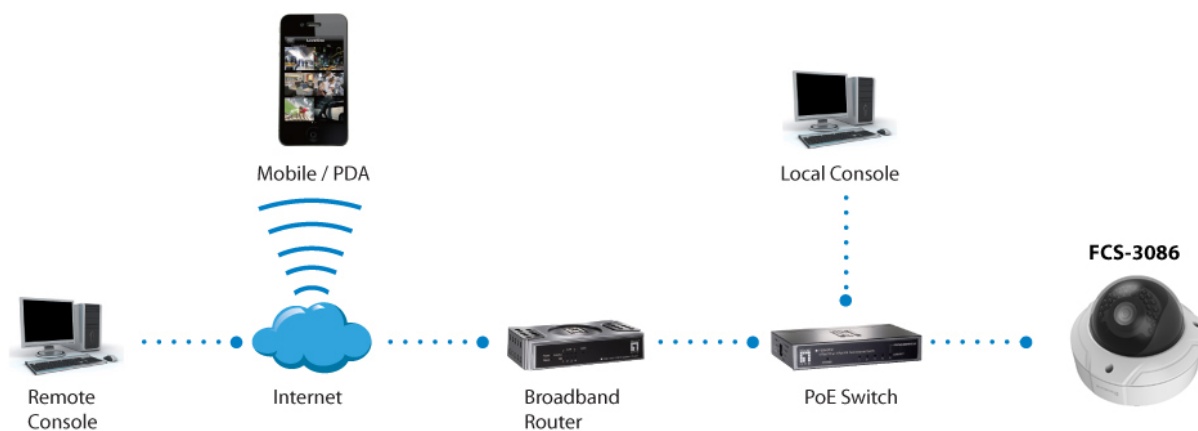

Minimum illumination:
Color: 0.028 lux @ (f/2.0, AGC on); B/W: 0 lux with IR

Environment

Operating Temperature (°C):
Operating: -30 °C – 60 °C (-22 °F – 140 °F)

Operating Humidity (Non-condensing):
Humidity 95% or less (non-condensing)

Installation:
Wall/Ceiling Mount

Physical Specifications

Dimensions (W x D x H mm):
111x111x82

Weight (g):
600g

Approval and Compliance

EMI/EMS:
CE, RoHS, FCC, IK10,

Environmental Test:
Weather proof IP66-rated housing
Vandal proof IK10-rated

Others:
ONVIF
Manufactured in ISO-9001 and ISO-14001 certified factory

Others

Supported Browsers:
Internet Explorer 8 or above

Diagram