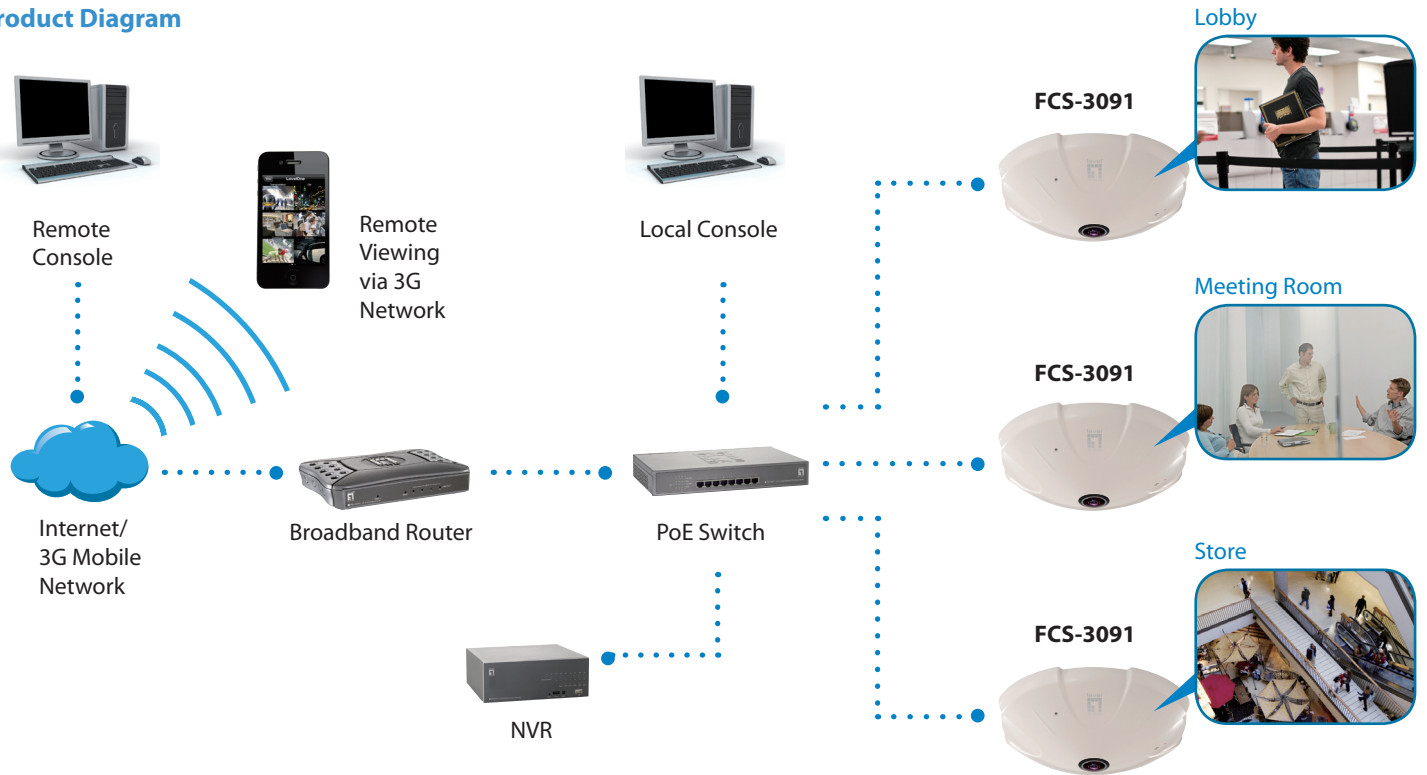

Product Diagram