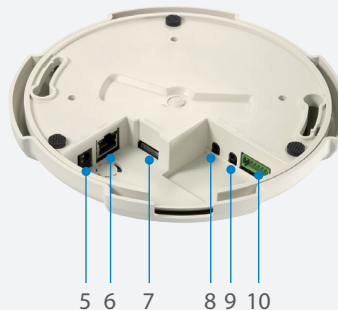

1. Light sensor
2. Speaker
3. MIC
4. Reset Button
5. DC-12V
6. RJ-45 LAN
7. MICRO SD
8. Audio out
9. Audio in
10. GPIO

Key Features

- 1/3" Progressive CMOS 2-Megapixel, 1600x1200
- Supports H.264/MJPEG video compression
- 360° Fish-Eye panoramic wide angle view
- 5 different video mode including digital PTZ function
- High performance video decoder to decrease image distortion
- Motion Detection
- Removable IR-cut filter for day/night viewing
- Micro SD/SDHC card slot for local storage
- Dual power support: 12V DC/PoE(802.3af)
- 2-Way audio with built-in microphone and speaker
- Free 64-CH Monitoring Software (supports iCamSecure Apple App and iOS Safari)

Works Well With

NVR-0104
4-CH Video Recorder

FSW-0503
4 FE PoE + 1FE Switch