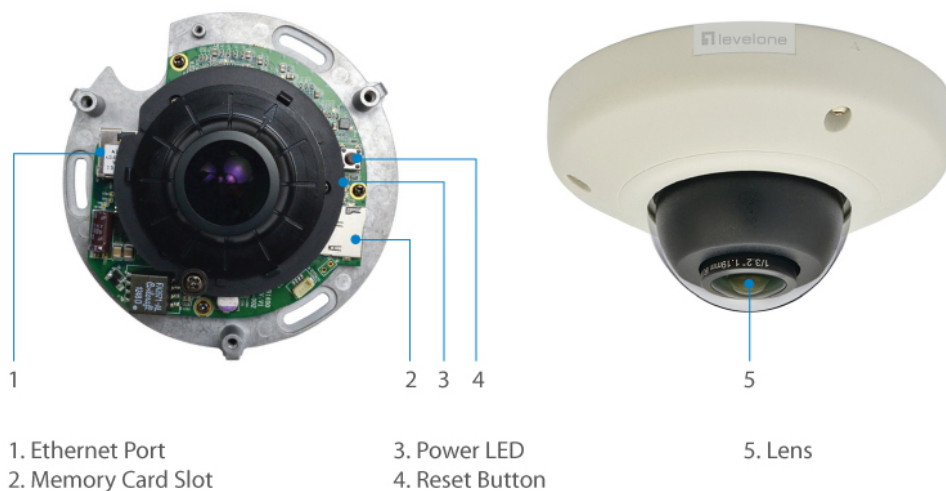

## HUBBLE Panoramic Dome IP Network Camera, 5-Megapixel, 802.3af PoE, Vandalproof, Vibrationproof, Indoor/Outdoor

The LevelOne FCS-3093 is a panoramic outdoor IP surveillance camera, offering a full 360 degree view and clear, sharp images in 5 megapixel resolution. LevelOne FCS-3093 comes housed in a low-profile dome mounting, which is perfect for installing in a high area for wide viewing angles, and resists hostile tampering with the camera. The camera is PoE, and can run both power and data through the same Cat.5 cable, making installation fast and flexible. LevelOne FCS-3093 is also weather proof, withstanding operating conditions such as rain, snow, heat, humidity and dust.

### Key Features

- Built-in Micro SDHC/SDXC card slot for local storage
- Weatherproof IP68-rated housing
- 5-Megapixel high-definition resolution
- Offers various 360°/180° video modes for panoramic wide-angle surveillance
- 
- Features WDR (Wide Dynamic Range) to enhance visibility under extremely bright or dark environments
- Vandal-proof IK10-rated housing
- Shockproof for rolling stock application
- Video compression: H.264, MJPEG
- Power support: PoE (IEEE 802.3af)
- Free surveillance and CMS (Central Management System) software packages with 64-channel license