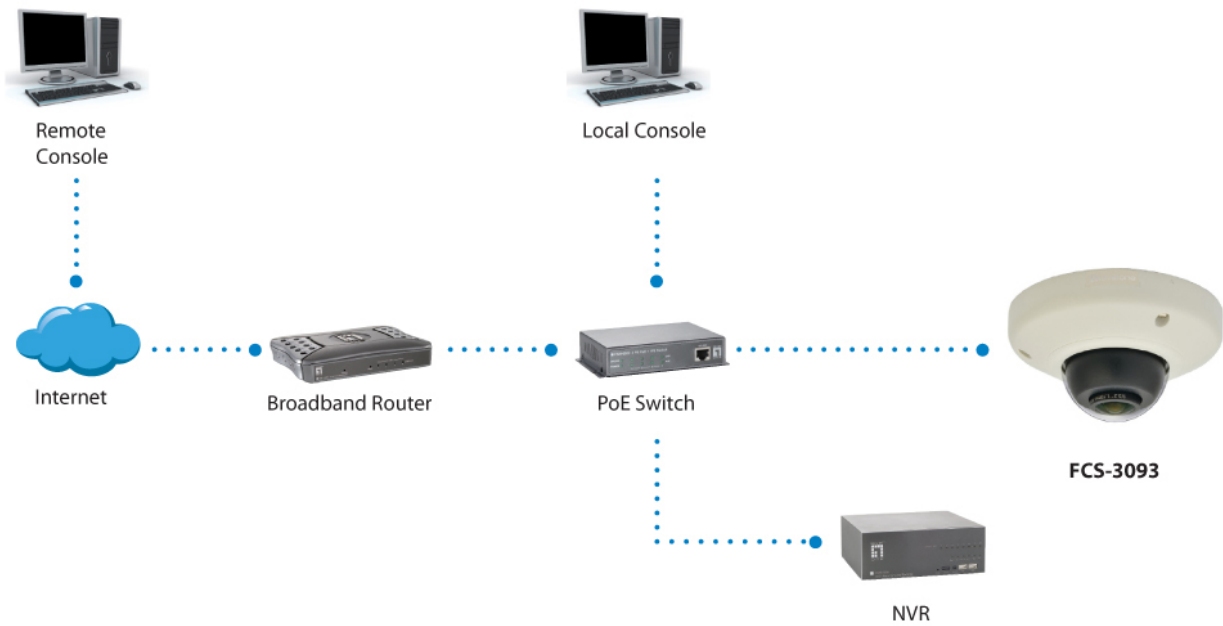

Diagram

Order Information

FCS-3093

Package Contents

FCS-3093
Screw Kit
Quick Installation Guide
Resource CD (User Manual, Utility, QIG)

Optional Accessory

CAS-2316
Wall Mount Bracket

No liability or responsibility for any errors or omissions in the content.
Specifications are subject to change without notice.
All mentioned brand names are registered trademarks and property of their owners.
Copyright © Digital Data Communications GmbH, Germany. All Rights Reserved.