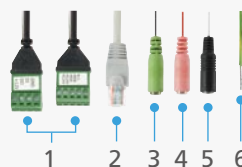

1. General I/O terminal block
2. Ethernet 10/100 RJ45 plug
3. Audio out (green)
4. Microphone in (pink)
5. Power cord socket (black)
6. Earth

Key Features

- 1/4" progressive CCD sensor for capturing fast-moving objects without jagged edges
- Supports 18x Optical and 4x Digital zoom
- Dual MPEG4/MJPEG compression mode
- Auto-removable IR-cut filter for Day/Night viewing
- Extended I/O for sensor & alarm
- Two-way audio
- Vandal-proof and Waterproof IP66 rated for indoor/outdoor deployment
- Supports 360° pan and 90° tilt, continuous rotation
- Free software included (Industry-leading 32-channel IP CamSecure Lite™ software)