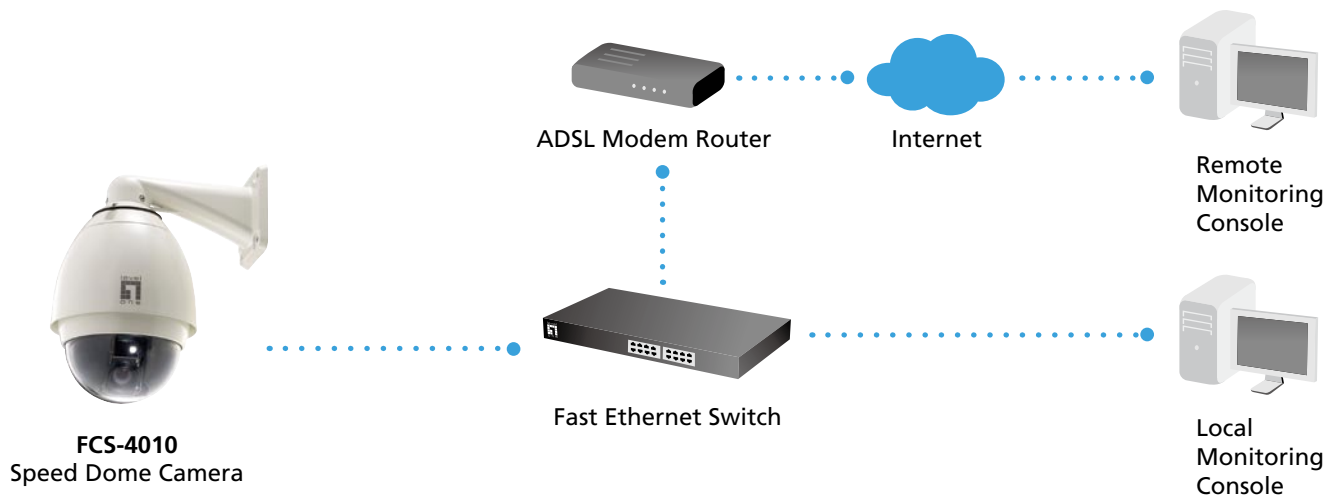

Product Diagram

Order Information Package Content

FCS-4010: Day/Night Speed Dome Pro Network Camera

FCS-4010
Power Adapter
Wall Mount Bracket
Dome Cover
Inner Cover
Silica Gel
Metal Ring
Screw kit
Alignment Sticker
RJ45 Female/Female Coupler
CD Manual/Utility
Quick Installation Guide

Optional Accessories

CAS-3015
IR Illuminator (15M)

All mentioned brand names are registered trademarks and property of their owners. Technical specifications are subject to change without notice.

© Copyright 2008 Digital Data Communications GmbH. All Rights Reserved.