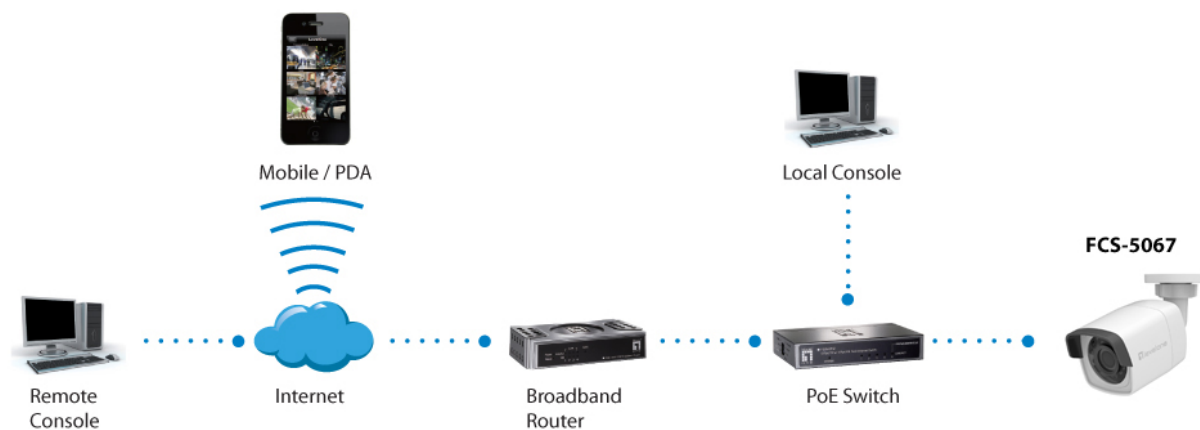

## Approval and Compliance

EMI/EMS:  
CE, FCC

Environmental Test:  
Weather proof IP66-rated housing

Others:  
ONVIF (PROFILE S, PROFILE G), PSIA, CGI, ISAPI

## Diagram