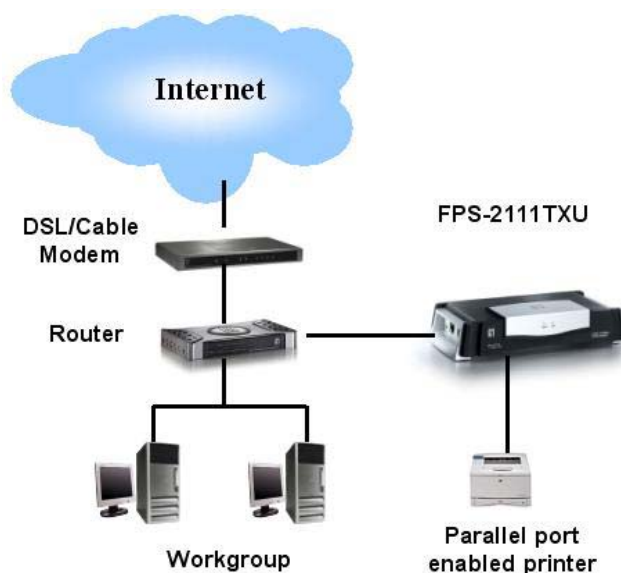

Datasheet_FPS-2111TXU

Technical Specification

- **Standard Compliance**
  IEEE 802.3; IEEE 802.3u
  IEEE 802.2 SNAP
- **Network Interface**
  1x RJ45 10/100Mbps Port
- **Printer Port**
  1x Centronics DB-25 Parallel Port
- **Memory**
  256Kb
- **Printing Throughput**
  200 KB/sec
- **Logical Printer**
  3
- **Protocol Support**
  TCP/IP, IPX/SPX
  PTP over TCP/IP; PTP over NetBEUI
  Apple Ether Talk; SMB over NetBEUI
- **Network Environment**
  Windows 95/98/ME/2000/XP
  MAC/ UNIX/ Netware NDS & Bindery
- **Special Features**
  Internet Printing (proprietary)
  IPP (Internet Printing Protocol)
  Bi-directional IEEE 1284
- **Management**
  WebAdmin Management
  BiAdmin Management
  NWAdmin Management
  HP's JetAdmin
  SNMP Management
- **LEDs**
  Status/ Error indicator
  Link
- **Power Input**
  12V DC ; External Power Adapter
- **Printer Consumption**
  5Watt. Max
- **Temperature**
  Operating: 0°C~40°C
  Storage: -10°C~70°C
- **Operating Humidity**
  Operating: 10% ~ 80%
  Storage: 5% ~ 90%
- **Dimensions**
  124mm(W)*94mm(D)*33mm(H)
- **Certification**
  FCC, CE

Product Diagram

Ordering Information

- FPS-2111TXU: 1 Parallel-Port 10/100Mbps Printer Server