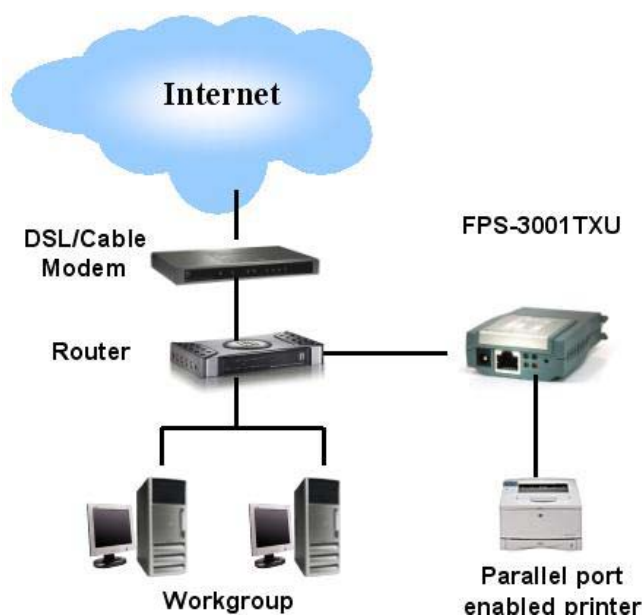

Datasheet_FPS-3001TXU

Technical Specification

- **Standard Compliance**
  IEEE 802.3
  IEEE 802.3u
- **Network Interface**
  1x RJ45 10/100Mbps Port
- **Printer Port**
  1x DB 36 Parallel Port
- **Memory**
  650 KB
- **Protocol Support**
  TCP/IP, IPX/SPX
  PTP over TCP/IP
  PTP over NetBEUI
  Apple Ether Talk
  SMB over NetBEUI
- **Network Environment**
  Win95/98/ME/2000/XP
  MAC
  UNIX
  Netware NDS & Bindery
- **Special Features**
  Internet Printing (proprietary)
  IPP (Internet Printing Protocol)
  Printing ECP Mode
  Bi-directional IEEE 1284
- **Management**
  WebAdmin Management
  BiAdmin Management
  NWAdmin Management
  HP's JetAdmin
  SNMP Management
- **Printing Throughput**
  650 KB/sec
- **Logical Printer**
  3
- **LEDs**
  System Power/ Link
  Status/ Error indicator
- **Power Input**
  5V DC, 1.6A; External Power Adapter
- **Temperature**
  Operating: 0°C~40°C
  Storage: -10°C~70°C
- **Operating Humidity**
  Operating: 10% ~ 80%
  Storage: 5% ~ 90%
- **Dimensions**
  59.7mm(W)*57mm(D)*20mm(H)
- **Certification**
  FCC Class B

Product Diagram

Ordering Information

- FPS-3001TXU: Parallel-Port Pocket Printer Server