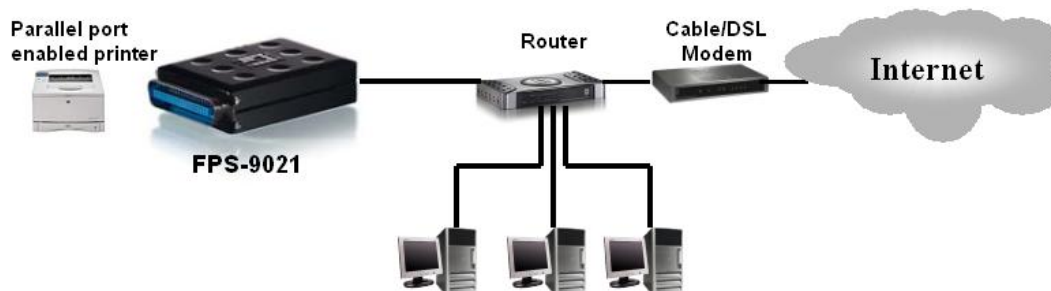

Technical Specification

Networking

- **Standards Compliance**
  IEEE 802.3 10BaseT Ethernet
  IEEE 802.3u 100Base-TX Fast Ethernet
- **Ports**
  1 x RJ-45 10/100 Mbps port

Hardware

- **CPU**
  RISC CPU
- **Flash**
  512KB NOR Flash
- **RAM**
  2MB SDRAM
- **Printer Port**
  1 x Centronic Parallel Port

Print Server Specification

- **Supports Network Protocols**
  TCP/IP
  IPX/SPX
  NetBEUI
  Apple Talk
- **Supports Printing Protocols**
  LPR
  IPPSMB/TCP
  Raw printing
  Unix Logical Printing
- **Compatible Operating System**
  Windows™ 98SE/ME/2000/XP
  NetWare (2.x Above)
  MAC OS
  Unix/ Linux

Management

- **Interface**
  Web-based management Interface
  Windows Configuration Utility
- **Upgrade**
  Fault-Tolerant Upgrade capability

Physical Spec

- **LEDs**
  System power and status indicator
  System activity and Network link indicator
- **Power**
  7.5 VDC, 0.5A Power Adapter
- **Temperature**
  Operating: 0-55°C
- **Humidity**
  Operating: 10-90% (RH)
- **Dimension**
  105mm(L) * 104mm(W) * 125mm(H)
- **Weight**
  420g
- **EMI and Safety**
  FCC, CE

Product Diagram

Ordering Information

- FPS-9021: Mini Printer Server with One Parallel Port

For more information, please contact your LevelOne representative, or visit our website
All technical specifications are subject to change without notice.
All mentioned brand names are registered trademarks and property of their owners

www.level1.com