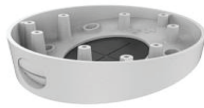

FCS-3085

Model	CAS-7313	CAS-7314	CAS-7315	CAS-7316
Type	In-ceiling mount	Wall mount	Wall mount	Wall mount
Description Spec	White Aluminum alloy Φ136×48mm	White Plastic 136×183×213mm 260g	White Aluminum alloy Φ135×182×120mm	White Aluminum alloy with junction box Φ135×182×120mm