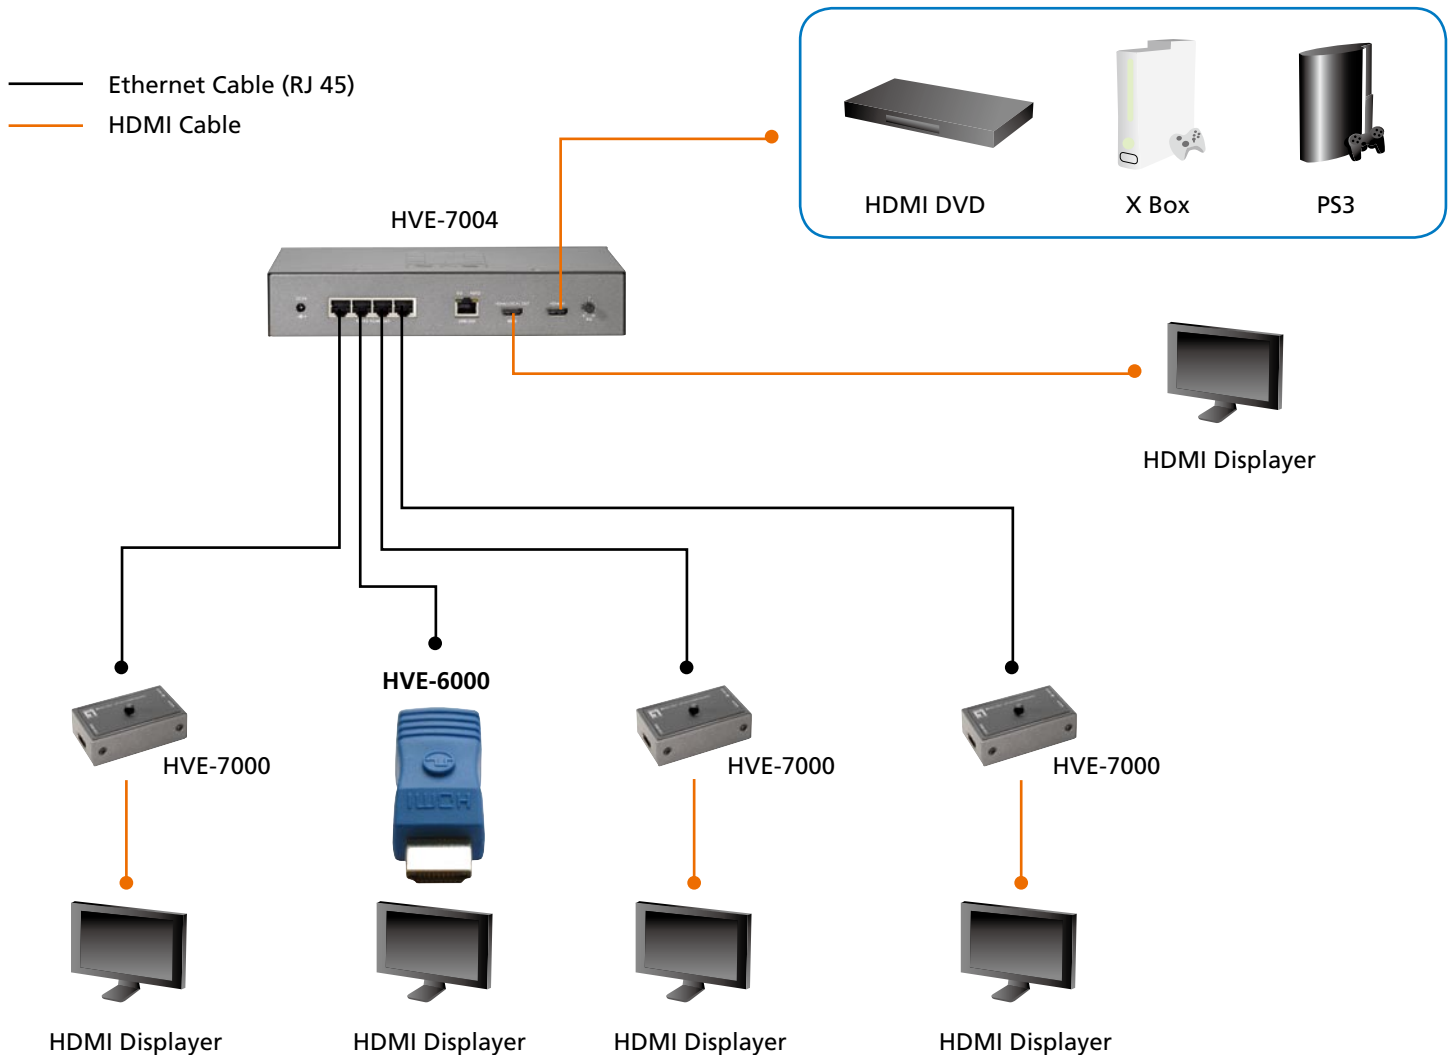

Technical Specifications

	HDMI Transmitter		HDMI Receiver	
Model No.	HVE-7004	HVE-7008	HVE-6000	HVE-7000
Product Name	4-Port HDMI Transmitter	8-Port HDMI Transmitter	Short Range HDMI Receiver	Long Range HDMI Receiver
RJ-45 Input	-	-	1	1
RJ-45 Output	4	8	-	-
HDMI Input	1	1	-	-
HDMI Output	1	1	1	1
Cascadable	2 levels		-	-
Max Resolution	480p @80m 1080i/720 @60m 1080p @30m		480p/1080i/720p @25m	480p @80m 720p/1080i@60m 1080p @ 30m
Audio	Stereo			
LED	Power and Activity			
Power Consumption	DC 5V, 3.2A		-	DC 5V, 1A
Dimensions(L x W x H)	240 mm x 130 mm x 46 mm		17 mm x 18 mm x 46 mm	69 mm x 39 mm x 21 mm
Operating Temp.	0° C ~50° C			
Storage Temp.	-20° C ~ 60° C			
Humidity	10% ~ 90% Non-Condensing			

Product Diagram