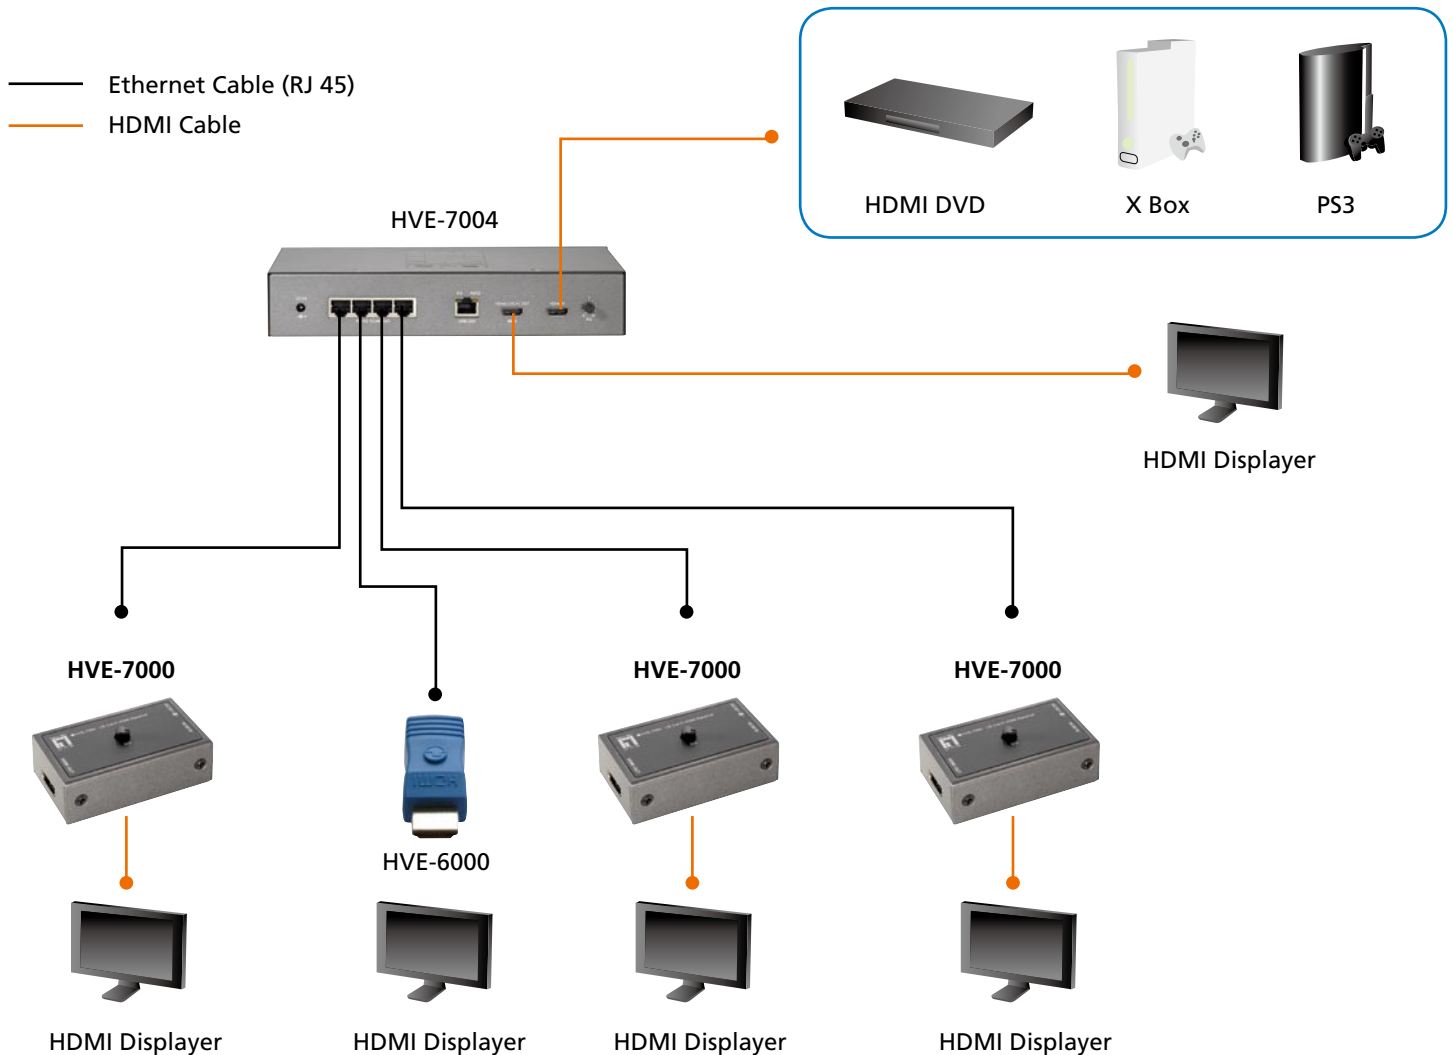

Technical Specifications

	HDMI Transmitter		HDMI Receiver	
Model No.	HVE-7004	HVE-7008	HVE-6000	HVE-7000
Product Name	4-Port HDMI Transmitter	8-Port HDMI Transmitter	Short Range HDMI Receiver	Long Range HDMI Receiver
RJ-45 Input	-	-	1	1
RJ-45 Output	4	8	-	-
HDMI Input	1	1	-	-
HDMI Output	1	1	1	1
Cascadable	2 levels		-	-
Max Resolution	480p @80m 1080i/720 @60m 1080p @30m		480p/1080i/720p @25m	480p @80m 720p/1080i@60m 1080p @ 30m
Audio	Stereo			
LED	Power and Activity			
Power Consumption	DC 5V, 3.2A		-	DC 5V, 1A
Dimensions(L x W x H)	240 mm x 130 mm x 46 mm		17 mm x 18 mm x 46 mm	69 mm x 39 mm x 21 mm
Operating Temp.	0° C ~50° C			
Storage Temp.	-20° C ~ 60° C			
Humidity	10% ~ 90% Non-Condensing			

Product Diagram