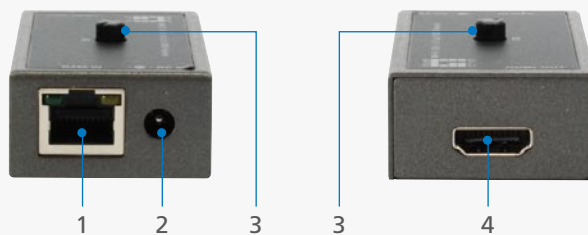

High-resolution to many displays

LevelOne HDMI Extenders transmit the highest quality 1080p video signal up to 70 meters. Since each device also acts as a HDMI signal booster, it makes it possible to cascade the

1. RJ-45 Input Port
2. Power Jack
3. Equalizer Control Kriob
4. HDMI Output Port

Key Features

- Provides 1080p resolution over 30m
- Support a 80m extension
- HVE-7xxx series features a built-in video fine tuner
- No software needed, "plug-and-play" orientated setup
- HVE-7004 and HVE-7008 offers 4 and 8-port HDMI signal splitting and extension
- Support 4 or 8 simultaneous display connection and provides cascading support for 16 display units
- Fully compliant with HDMI 1.2 and compatible with Mini HDMI Cat-X Extender