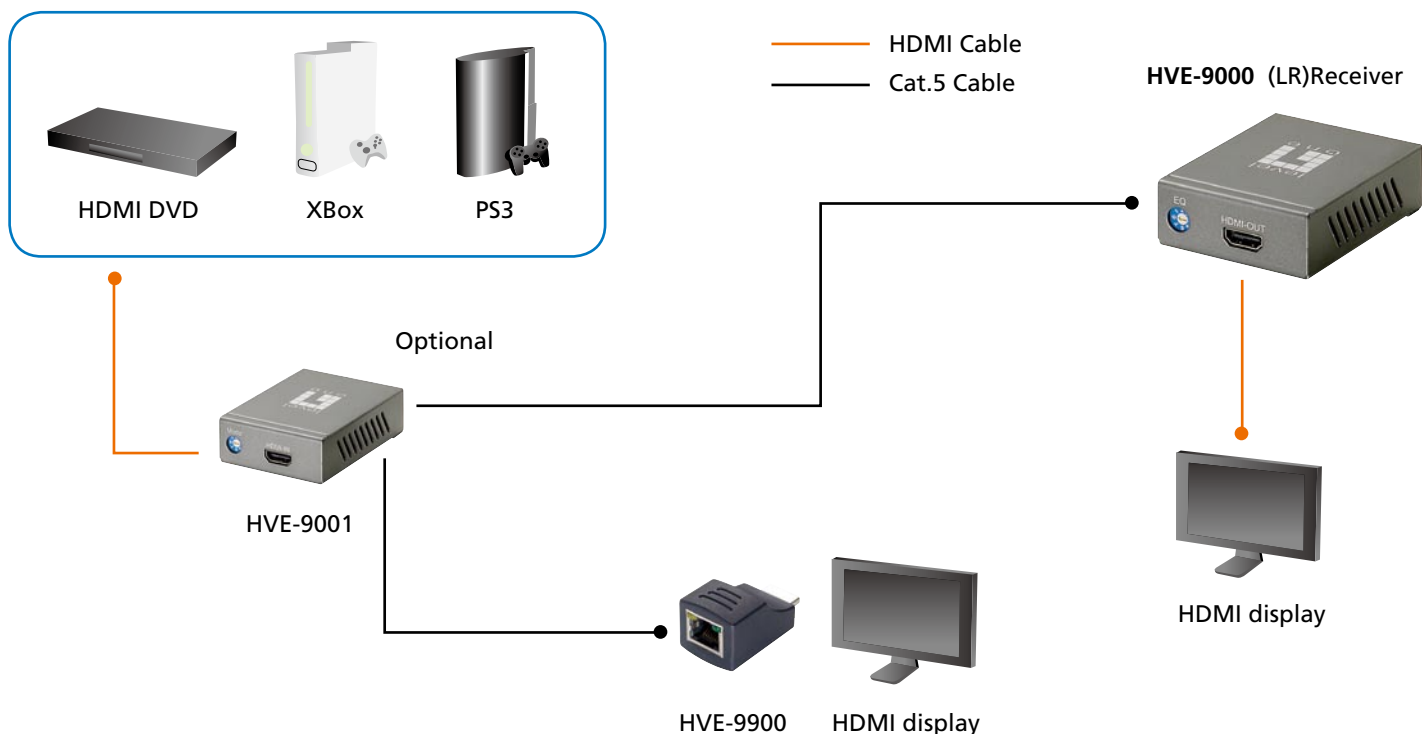

Technical Specifications

Model No.	HDMI Transmitter			HDMI Receiver	
	HVE-9001	HVE-9002	HVE-9003	HVE-9900	HVE-9000
Product Name	HDSpider™ HDMI Cat.5 Sender	HDSpider™ HDMI Cat.5 Sender+ 1HDMI Out	HDSpider™ HDMI Cat.5 Sender (Cascadable)	HDSpider™ HDMI Cat.5 Receiver (Short)	HDSpider™ HDMI Cat.5 Receiver (Long)
RJ-45 Input	-	-	1	1	1
RJ-45 Output	1	1	1	-	-
HDMI Input	1	1	-	-	-
HDMI Output	-	1	1	1	1
Max Resolution	1080i/1080p @60m/40m			1080i/1080p @15m/20m	1080i/1080p @60m/40m
Cascadable	-	-	∞	-	-
Audio	7.1-channel				
LED	Power and Activity				
Power Consumption	5V/2Am	5V/4Am		-	5V/2Am
Dimensions(mm)	87 L x 60 W x 25 H	180 L x 108 W x 27 H		45 L x 25 W x 20 H	87 L x 60 W x 25 H
Operating Temp.	0° C ~40° C				
Storage Temp.	-20° C ~ 60° C				
Humidity	20% ~ 90% Non-Condensing				

Product Diagram

Order Information

HVE-9000: HDSpider™ HDMI Cat.5 Receiver (Long)

Package Contents

HVE-9000, Power Adapter, User Manual