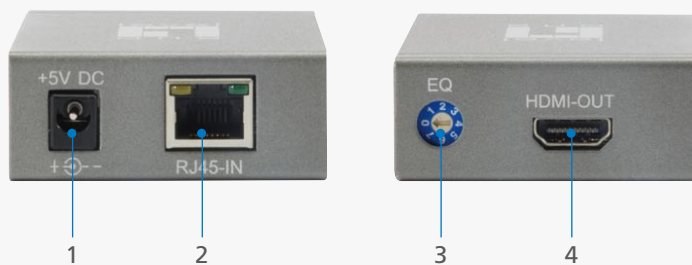

What does a Cat.5 receiver do?

This compact and simple to use device is deployed on the receiving end, where the HD monitor is located. Using Cat.5 cable to send the HDMI signal is the best way to reach extended distances and HVE-9000 also has a built-in equalization knob to help you fine tune your HD network. To see this device in action, please see the diagram below.

1. Power Jack
2. RJ-45 Input Port
3. Rotary Switch
4. HDMI Output Port

Key Features

- Works with Cat5, Cat5e, Cat6 Ethernet cable
- Transmission Distance of up to 60m for 1080i or 40m for 1080p
- Minimize the cable skew using 8-level adjustable equalization knob
- HDMI 1.2a compliance