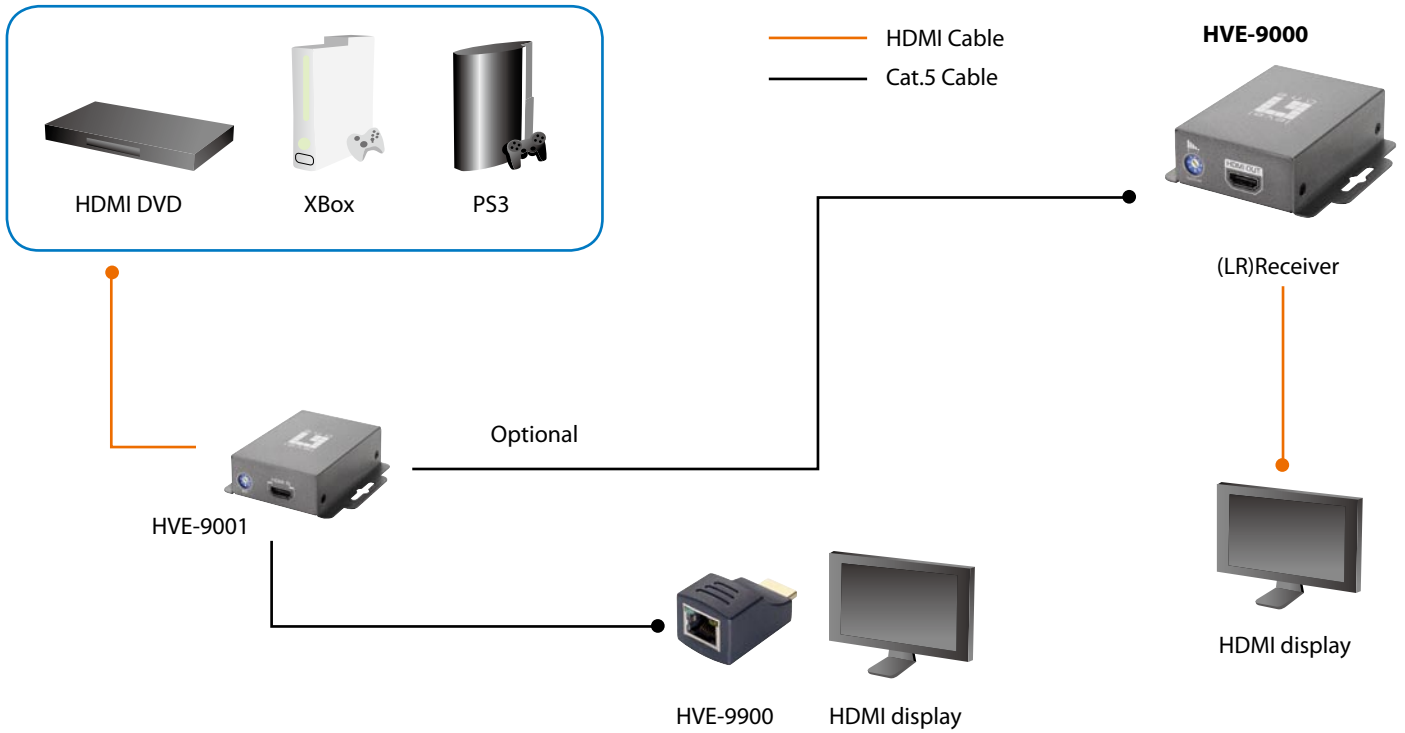

Introducing the HDSpider™ Series from LevelOne

The HDSpider™ Series is a collection of HDMI Cat.5 senders and receivers, offering a full range of HDMI extender solutions. Choose from our 7 different HDSpider extenders to build a flexible network to send your high-quality HDMI signals to greater distances, and at a reduced cost.

What does a Cat.5 receiver do?

This compact and simple to use device is deployed on the receiving end, where the HD monitor is located. Using Cat.5 cable to send the HDMI signal is the best way to reach extended distances and HVE-9000 also has a built-in equalization knob to help you fine tune your HD network.

To see this device in action, please see the diagram below.

1. Power Jack
2. RJ-45 Input Port
3. Rotary Switch
4. HDMI Output Port

Key Features

- Works with Cat.5, Cat.5e, Cat.6 Ethernet cable
- Transmission Distance of up to 60m for 1080i or 40m for 1080p
- Minimize the cable skew using 8-level adjustable equalization knob
- Higher speed-6.75Gbps
- HDMI 1.3 Enables display with more natural and vivid colors
- HDMI 1.3c compliance(Full 3D support)

Product Diagram

Order Information

Package Contents

HVE-9000 : HDSpider™ Long Range Cat.5 HDMI Receiver

- HVE-9000 x 1
- Power Adapter x 1
- User Manual x 1