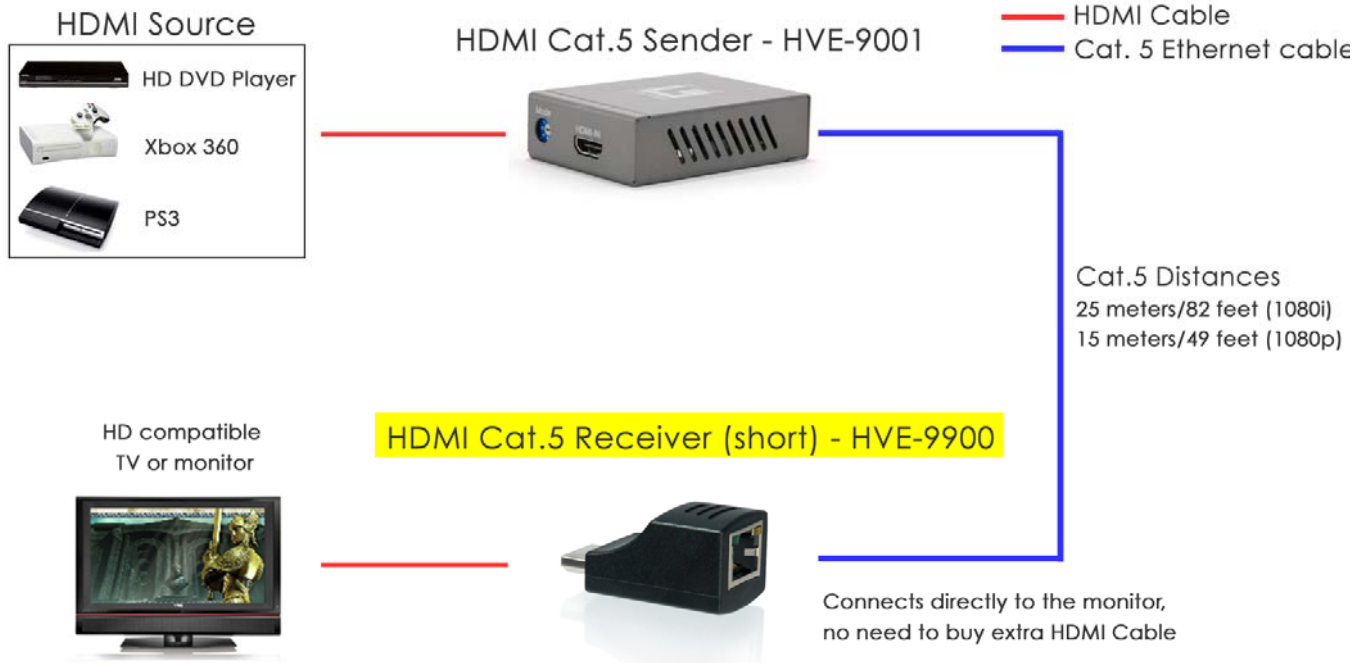

Installation Diagram

Technical Specifications

Digital Data Communications GmbH.

Zeche-Norm St. 25, 44319, Dortmund, Germany

All mentioned brand names are registered trademarks and property of their owners. Technical specifications are subject to change without notice.

© 2008 All Rights Reserved