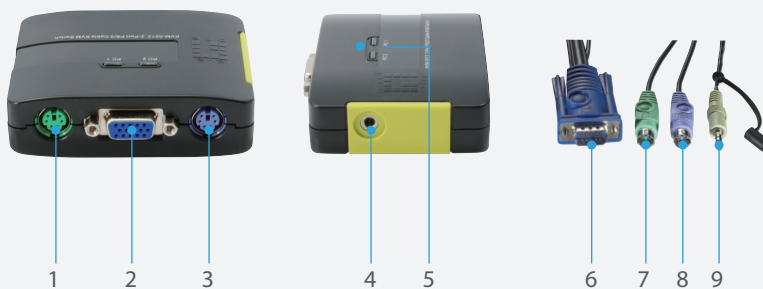

2-Port PS/2 KVM Switch

KVM-0213

H/W Version: 1

Product Overview

The LevelOne KVM-0213 is an easy to use 2-port PS/2 KVM switch for connecting 2 multi-platform operating system computers to a single keyboard, mouse and monitor. It also allows users to connect audio from the connected computers to a single audio system.

High Quality Audio/Video Support

The 2-port KVM-0213 supports DDC2B and VGA resolutions of up to 2048 x 1536 pixels. The switch also incorporates audio support, allowing users to connect audio channels of both systems to a single audio system.

1. PS/2 Console Port
2. VGA Console Port
3. PS/2 Console Port
4. Speaker Jack
5. Port LED
6. Video Connector
7. PS/2 Keyboard Connector
8. PS/2 Mouse Connector
9. Speaker Connector

Key Features

- 2-port PS/2 KVM Switch for home or office use
- Connect multi-platform operating system computers to a single keyboard, mouse and monitor
- Supports high-video quality – up to 2048 x 1536 pixels
- Easy installation with no software installation
- All cables attached, ready-for-use
- Features audio support
- Provides auto-scanning
- LED display for easy status monitoring
- Provides Hot-Key port switching

Stereo Audio Input:

3.5mm jack

Monitor Supported:

VGA

LEDs:

2 Port Status LEDs

HUB Supported

-