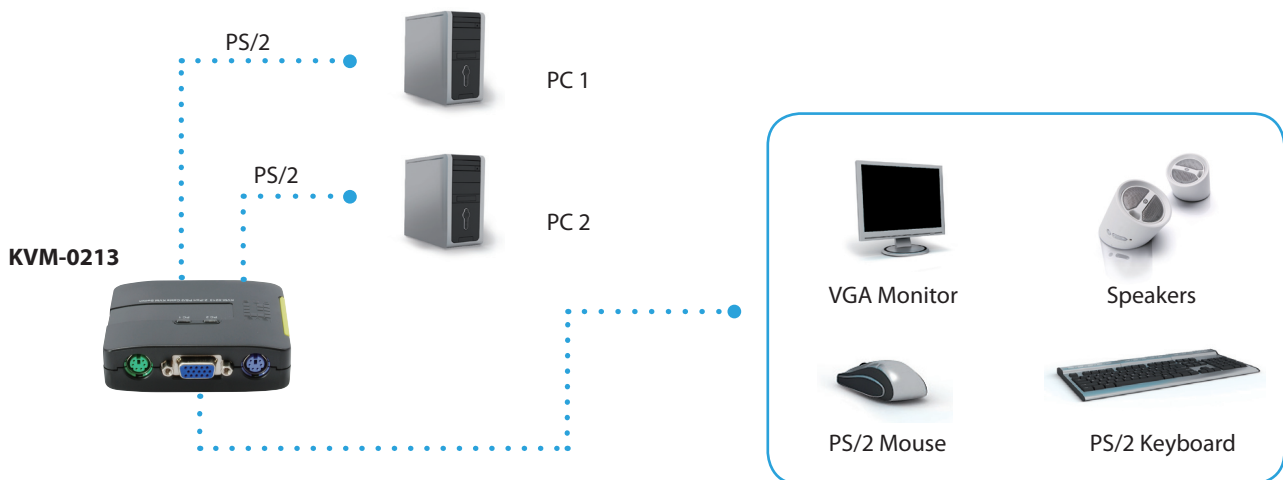

Technical Specification

Console Port:

Keyboard: PS/2
Mouse: PS/2
Video: VGA

PC Port:

Keyboard: PS/2 x 2
Mouse: PS/2 x 2
Video: VGA x 2

Stereo Audio Input:

3.5mm jack

Monitor Supported:

VGA

LEDs:

2 Port Status LEDs

HUB Supported

-

Mic Supported

-

Molding Cable:

V

Console Cable Length:

1.2m

PC Cable Length:

1.2m

Max. Resolution:

2048 x1536

Scanning Interval:

3,5,10,20 Seconds

Operating Temp.:

0~50°C

Storage Temp.:

-20°C~60°C

Humidity:

0~80% RH Non-Condensing

Enclosure:

High- impact Plastic

Weight (g) :

410

Dimensions (L x W x H)

8.1cm x 6.3cm x 2.35 cm

OS Supported:

Win

Product Diagram

Order Information

KVM-0213: 2-Port PS/2 KVM Switch

Package Content

KVM-0213
User Manual
Quick Installation Guide