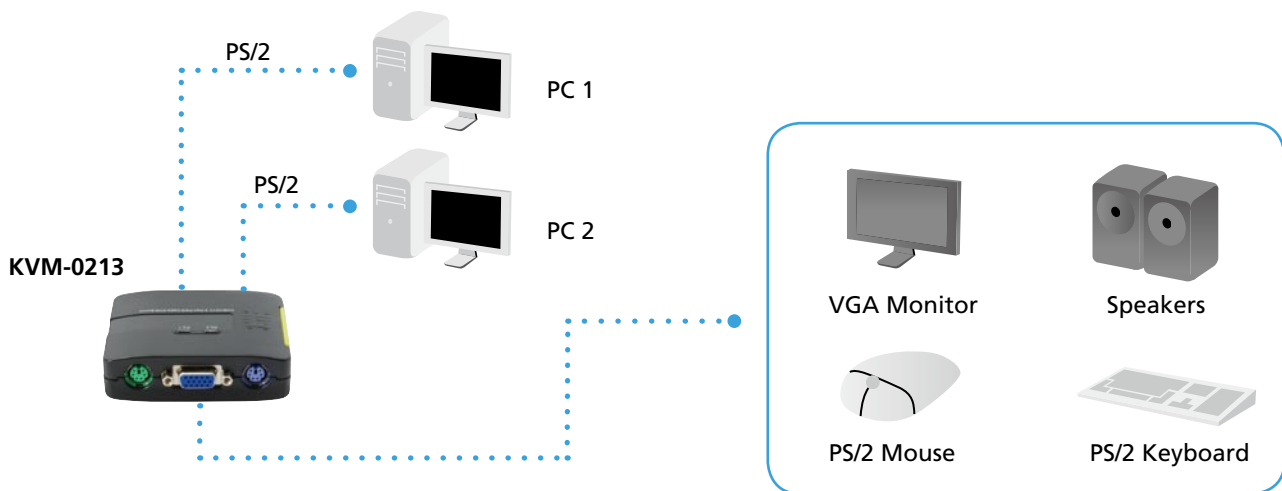

2-Port PS/2 KVM Switch

KVM-0213

H/W Version: 1

Product Overview

The LevelOne KVM-0213 is an easy to use 2-port PS/2 KVM switch for connecting 2 multi-platform operating system computers to a single keyboard, mouse and monitor. It also allows users to connect audio from the connected computers to a single audio system.

1. PS/2 Console Port
2. VGA Console Port
3. PS/2 Console Port
4. Speaker Jack
5. Port LED
6. Video Connector
7. PS/2 Keyboard Connector
8. PS/2 Mouse Connector
9. Speaker Connector

Key Features

- 2-port PS/2 KVM Switch for home or office use
- Connect multi-platform operating system computers to a single keyboard, mouse and monitor
- Supports high-video quality – up to 2048 x 1536 pixels
- Easy installation with no software installation
- All cables attached, ready-for-use
- Features audio support
- Provides auto-scanning
- LED display for easy status monitoring
- Provides Hot-Key port switching

Stereo Audio Input:

3.5mm jack

Monitor Supported:

VGA

LEDs:

2 Port Status LEDs

HUB Supported

-

OS Supported:

Win

Product Diagram

Order Information

KVM-0213: 2-Port PS/2 KVM Switch

Package Content

KVM-0213

User Manual