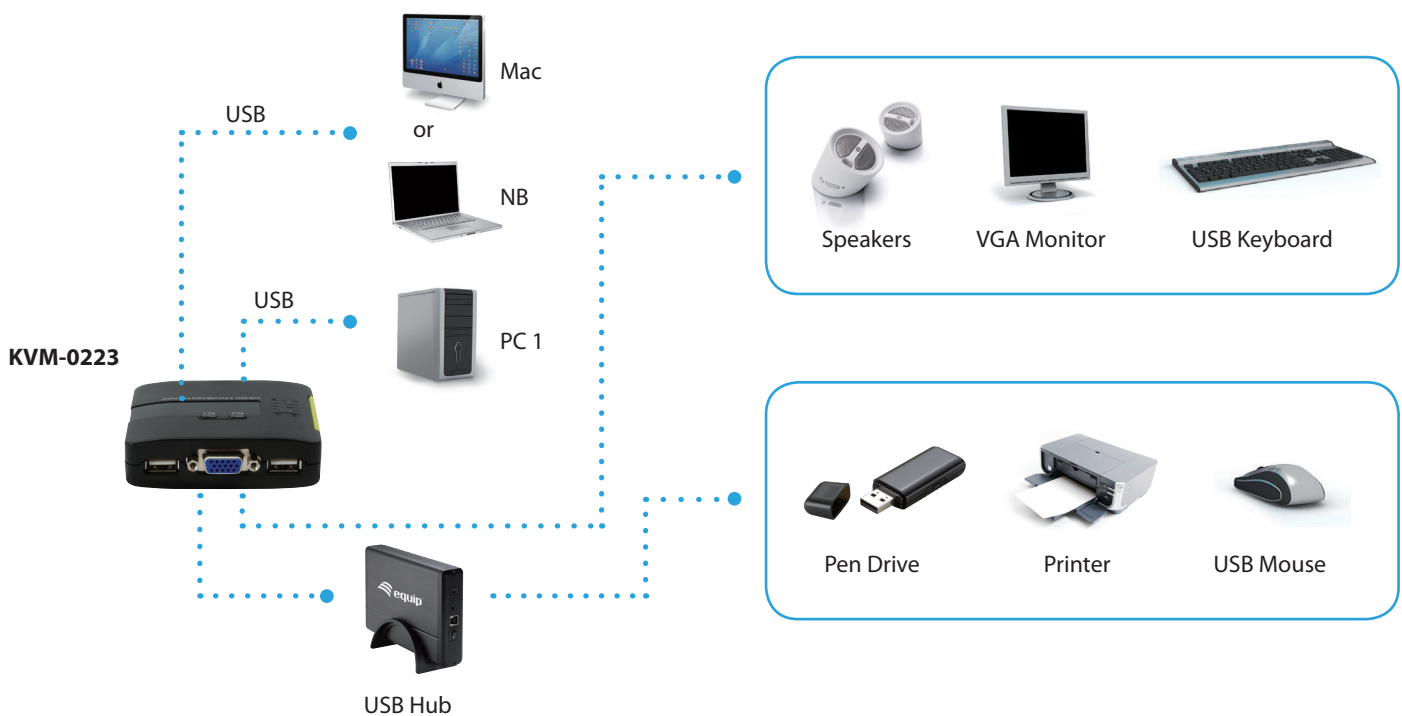

1. USB Console Port
2. Video Console Port
3. USB Console Port
4. Speaker Jack
5. Port LED
6. Video Connector
7. Speaker Connector
8. USB Connector

Key Features

- 2-port USB KVM Switch for home or office use
- Connect multi-platform operating system computers to a single keyboard, mouse and monitor
- Supports high-video quality – up to 2048 x 1536 pixels
- Easy installation with no software installation
- All cables attached, ready-for-use
- Features audio support
- Provides auto-scanning
- LED display for easy status monitoring
- Provides Hot-Key port switching

Stereo Audio Input:

3.5mm jack

Monitor Supported:

VGA

LEDs:

2 Port Status LEDs

HUB Supported

√

OS Supported:

Win & Mac

Product Diagram

Order Information

KVM-0223: 2-Port USB KVM Switch

Package Content

KVM-0223
User Manual
Quick Installation Guide