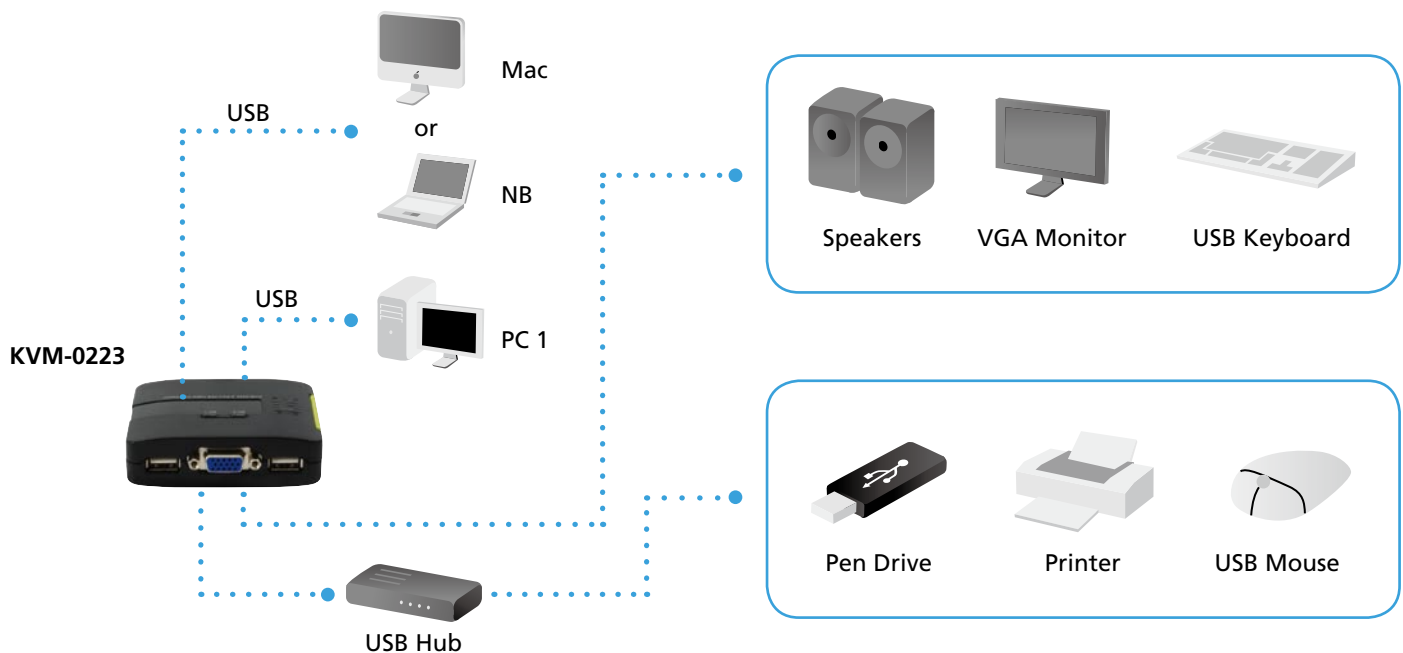

1. USB Console Port
2. Video Console Port
3. USB Console Port
4. Speaker Jack
5. Port LED
6. Video Connector
7. Speaker Connector
8. USB Connector

Key Features

- 2-port USB KVM Switch for home or office use
- Connect multi-platform operating system computers to a single keyboard, mouse and monitor
- Supports high-video quality – up to 2048 x 1536 pixels
- Easy installation with no software installation
- All cables attached, ready-for-use
- Features audio support
- Provides auto-scanning
- LED display for easy status monitoring
- Provides Hot-Key port switching

Stereo Audio Input:

3.5mm jack

Monitor Supported:

VGA

LEDs:

2 Port Status LEDs

HUB Supported

√

OS Supported:

Win & Mac

Product Diagram

Order Information

KVM-0223: 2-Port USB KVM Switch

Package Content

KVM-0223

User Manual