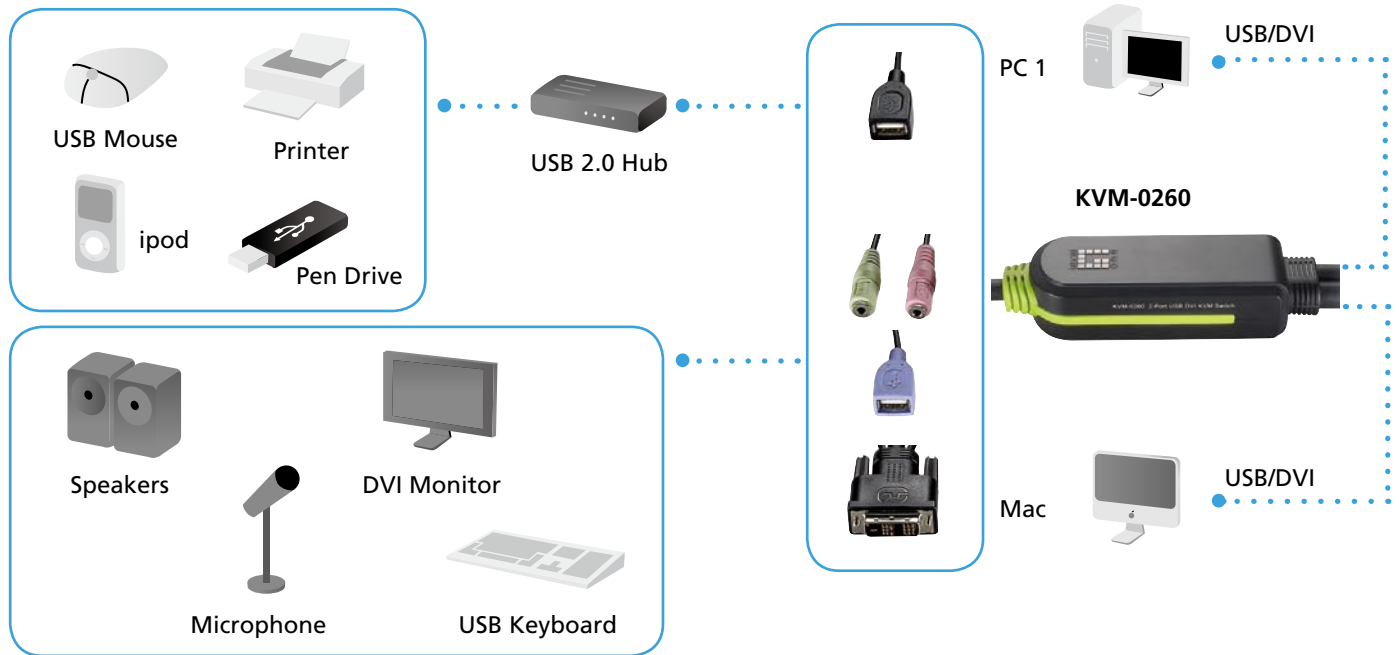

2-Port USB DVI KVM Switch w/ Audio

KVM-0260

H/W Version: 1

Product Overview

The LevelOne KVM-0260 is an easy to use 2-port USB DVI KVM switch for connecting 2 multi-platform operating system computers to a single keyboard, mouse and monitor. It also allows users to connect audio from the connected computers to a single audio system.

1. Audio Connector
2. Mic Connector
3. USB Console Port
4. USB PC Port
5. Video Console Port
6. Video PC Port
7. USB PC Port
8. Audio Jack
9. Mic Jack

Key Features

- 2-port USB DVI KVM Switch for home or office use
- Connect multi-platform operating system computers to a single keyboard, mouse and monitor
- Supports high-video quality – DDC2B and 1920x1200 pixels
- Easy installation with no software installation
- All cables attached, ready-for-use
- Features audio and microphone support
- Provides auto-scanning
- LED display for easy status monitoring
- Provides hotkey switching

Stereo Audio Input:

3.5mm jack

Monitor Supported:

DVI-D

LEDs:

-

HUB Supported

✓

OS Supported:

Win & Mac

Product Diagram

Order Information

KVM-0260: 2-Port USB DVI KVM Switch w/ Audio

Package Content

- KVM-0260
- User Manual
- Quick Installation Guide