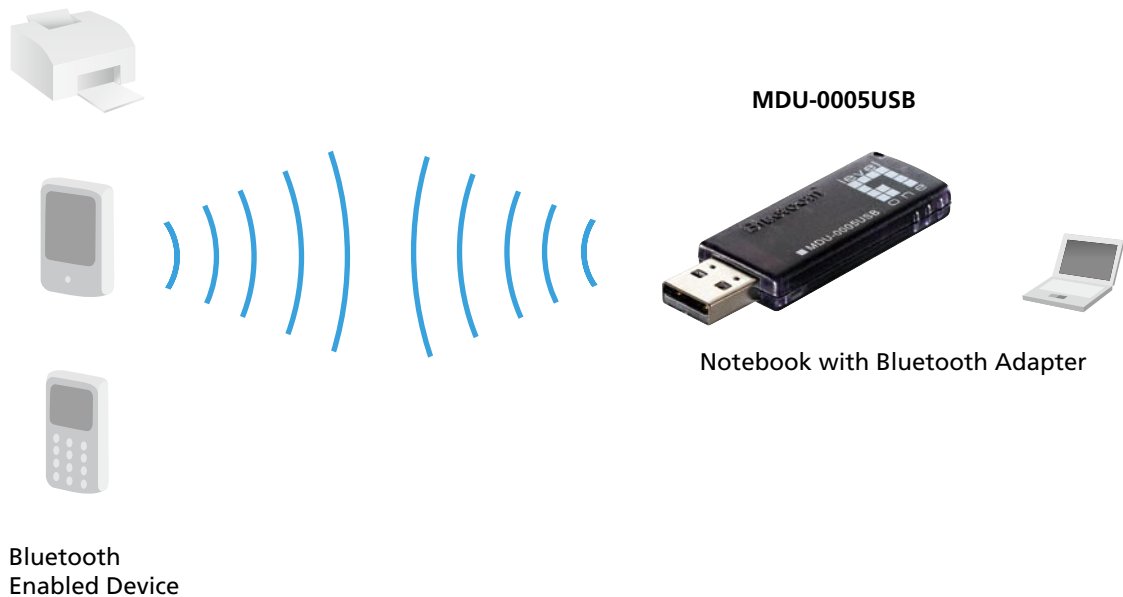

Certification

FCC, CE, BQB

Product Diagram

Order Information

MDU-0005USB: Bluetooth 1.2 Class 1 USB Adapter

Package Contents

MDU-0005USB

Quick Installation Guide