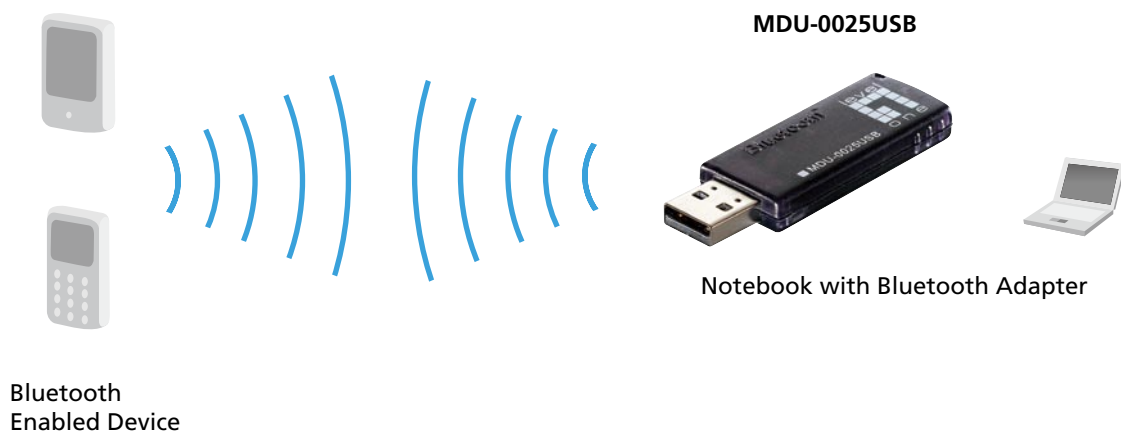

Technical Specification

Standard

Bluetooth v2.0, USB v1.1

Power Class

Class 1

Current Consumption

Standby mode: 25mA

Transmission mode: 80mA

Data Transfer Rate

3Mbps (Max)

Antenna

Integrated Printed Type

Frequency Range

2.402 GHz ~ 2.480 GHz 79 Channel FHSS

Rx Sensitivity

0.1% BER/Pin: -80dBm

Operating System

Windows 98SE/ME/2000/XP/Vista

Dimension

59mm(L) x 19mm(W) x 7mm(H)

Weight

8g

Certification

FCC, CE, BQB

Product Diagram

Order Information

MDU-0025USB: Bluetooth 2.0 EDR Class 1 USB Adapter

Package Contents

MDU-0025USB

Quick Installation Guide

CD Manual / Drivers / Utility