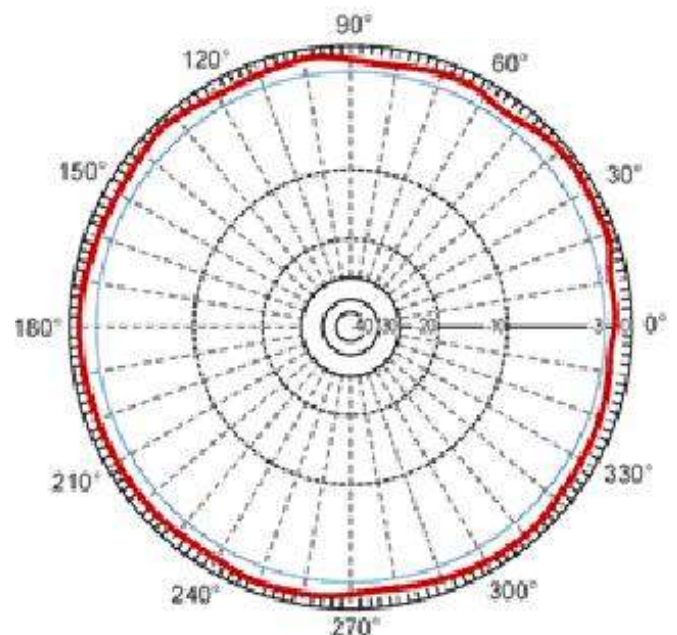

H-Plane Co-polarization
3-dB Beam width = 360°