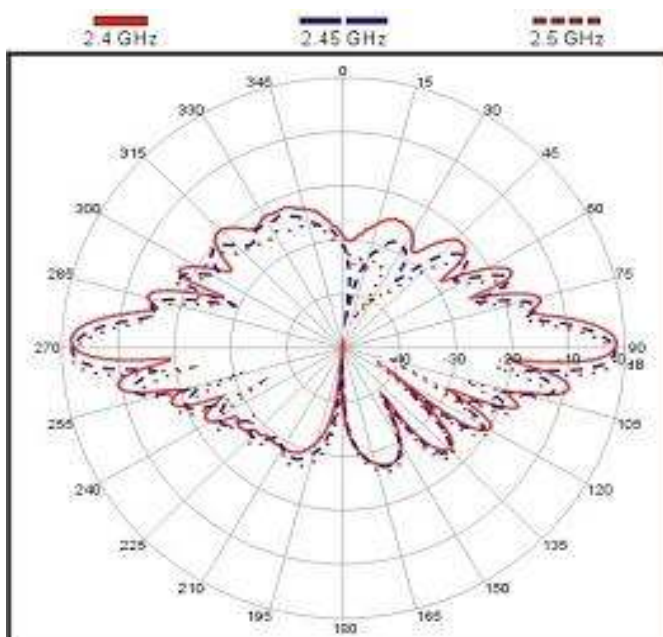

## Radiation Patterns

**E-Plane Co-polarization**  
3-dB Beam width = 15°

**H-Plane Co-polarization**  
3-dB Beam width = 360°

## Technical Specification

Electrical Specification	
Frequency Band	2400MHz – 2500MHz (2.4GHz ~ 2.5GHz)
Gain	15dBi
VSWR	≤1.5
Polarization	Vertical
Vertical Beam width	15°
Horizontal Beam width	360°
Impedance	50Ω
Connector	Fixed N Female
Admitted Power	50W
Antenna Type	Collinear
Environmental & Mechanical Characteristics	
Antenna Length	1860mm
Antenna Diameter	51mm
Weight	1.8kg
Wind Survival	216km/hr
Random Material	White Fiberglass
Operating Temperature	-40°C ~ +80°C
Clamps	U-Bolt