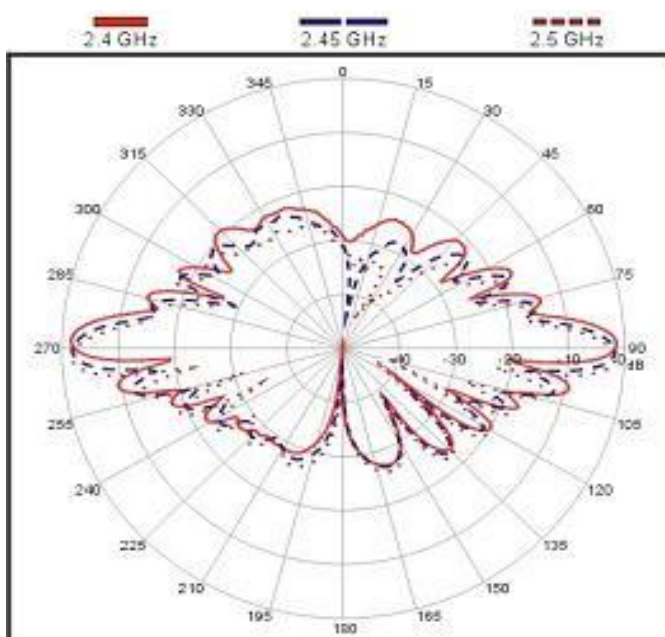

## Radiation Patterns

**E-Plane Co-polarization**  
3-dB Beam width = 9°

**H-Plane Co-polarization**  
3-dB Beam width = 360°

## Technical Specification

Electrical Specification	
Frequency Band	2400MHz – 2500MHz (2.4GHz ~ 2.5GHz)
Gain	15dBi
VSWR	≤1.5
Polarization	Vertical
Vertical Beam width	9°
Horizontal Beam width	360°
Impedance	50Ω
Connector	Fixed N Female
Admitted Power	50W
Antenna Type	Collinear
Environmental & Mechanical Characteristics	
Antenna Length	1860mm
Antenna Diameter	51mm
Weight	1.8kg
Wind Survival	216km/hr
Random Material	White Fiberglass
Operating Temperature	-40°C ~ +80°C
Clamps	U-Bolt