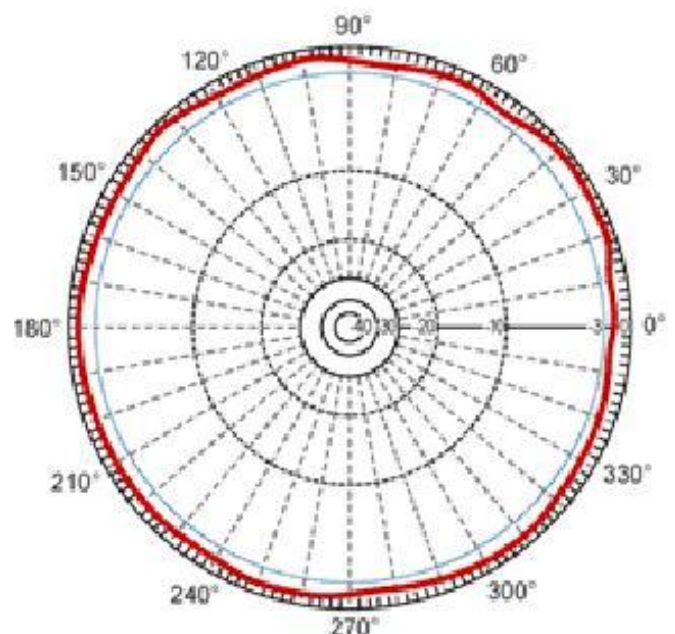

H-Plane Co-polarization
3-dB Beam width = 360°