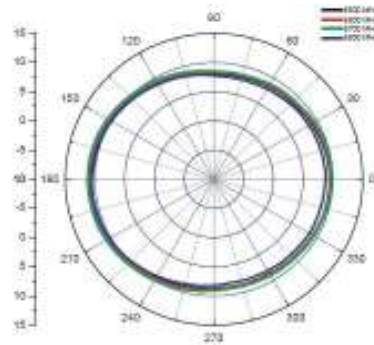

Related Products

11a/b/g Outdoor PoE Wireless AP
WAB-7000

11a/b/g/g Outdoor Mesh PoE Wireless AP
WAB-7400

Key Features

- For IEEE 802.11a applications at the range between 5.5GHz to 5.825GHz frequency band
- Easy to install
- Omni-directional operation provides extended point to multi-point coverage

Product Diagram

OAN-4101 works with WAB-7400 for Mesh Network or Point-to-Multipoint bridging applications

OAN-4101

Technical Specifications

V-Plane Co-polarization Pattern

H-Plane Co-polarization Pattern

Electrical Specification

Frequency Band

5.5GHz-5.825GHz

Gain

10dBi

VSWR

2.0:1 Max

Polarization

Linear, Vertical