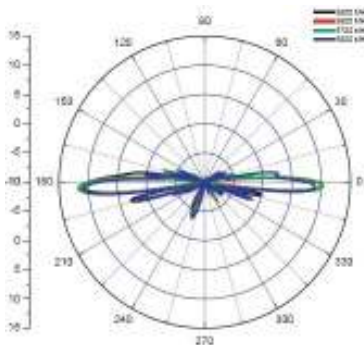

OAN-4101

Technical Specifications

V-Plane Co-polarization Pattern