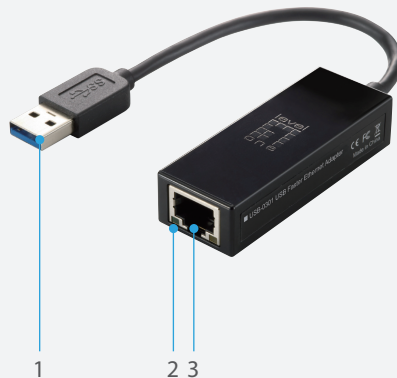

1. USB 2.0 Connector
2. LED Indicators
3. RJ-45 Ethernet Port

Key Features

- Provides an Internet connection through a single USB port
- 10/100/1000Mbps wire speed transmission and reception
- Compatible with USB 2.0 standards
- Built-in Wake-on-LAN feature to startup/shutdown computers remotely
- Supports IPv4/IPv6 network operation
- No additional power supply required
- IEEE 802.3x Flow Control protects against lost packets for
- Supports Windows XP / Vista / 7 / 8 ; Mac 10.6 / 7 / 8

Works Well With

GNS-1001
1-Bay Gigabit Network Storage

WBR-6012
300Mbps Wireless Router