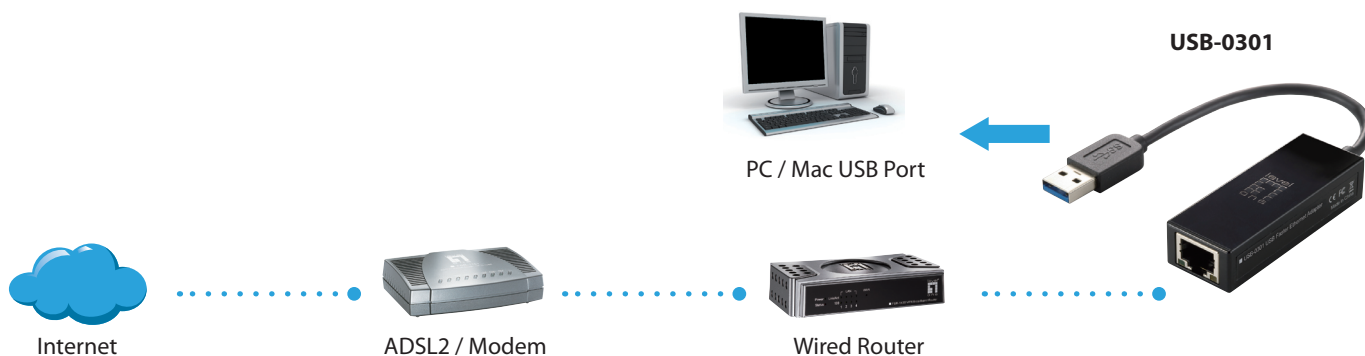

Technical Specification

Interface

USB 2.0
1 x 10/100Mbps RJ-45 port

Standard

IEEE 802.3: 10Base-T (Ethernet)
IEEE 802.3u: 100Base-T (Fast Ethernet)
IEEE 802.3x Flow Control (full-duplex flow control)

Data Transfer Rate

Ethernet: 10Mbps (Half/Full Duplex)
Fast Ethernet: 100Mbps (Half/Full Duplex)

LED Indicator

Green:
LAN activity, when data is being transferred on the Ethernet network to host system.
Amber:
On for connection to a 100Mbps network
Off for connection to a 10Mbps network

Operating System

Windows XP / Vista / 7 / 8; Mac 10.6 / 7 / 8

Temperature (°C)

Operating: 10 ~ 40°C
Storage: 10 ~ 80°C

Humidity (Non-condensing)

Storage: < 85%

Power Consumption (W)

Operating Mode: 1.25
Suspend Mode: 0.25

Weight (g)

46g

Dimensions (W x D x H mm)

97 x 23 x 15 mm

Approval

CE/FCC

Product Diagram

Order Information

Package Content

USB-0401: USB Fast Ethernet Adapter

USB-0301
Quick Installation Guide
CD – User Manual / Utility