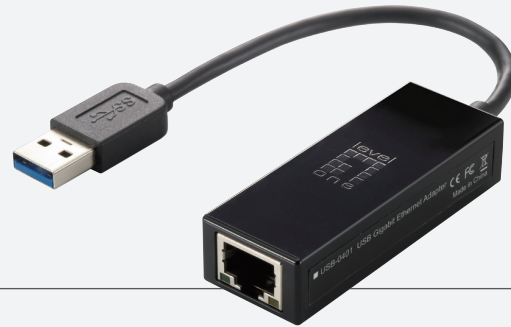

# USB-0401 USB Gigabit Ethernet Adapter

USB-0401

H/W Version: 3

The LevelOne USB Gigabit Ethernet Adapter is a USB adapter that enables desktop and notebook computers with high-speed Gigabit network connectivity via the USB port.

The USB-0401 is USB3.0 as well as IEEE802.3 (10Mbps), 802.3u (100Mbps) and 802.3ab (1000Mbps) compliant, ensuring that users can utilize any networking environment available.

It supports hot inserting and swapping, meaning that the USB-0401 can be installed quick and easy without shutting down the computer or opening up the computer box to install new network interface cards.

With low power consumption and mobility without the need of any additional power cords, notebook computer users greatly benefit from using this network interface adapter.

## Key Features

- Provides an Internet connection through a single USB port
- 10/100/1000Mbps wire speed transmission and reception
- Compatible with USB 3.0 / 2.0 standards
- 4K jumbo frames to increase data transfer rates
- Built-in Wake-on-LAN feature to startup/shutdown computers remotely
- Supports IPv4/IPv6 network operation
- No additional power supply required
- IEEE 802.3x Flow Control protects against lost packets for Minimize carbon footprint with advanced energy efficient technology (IEEE 802.3az)
- Supports Windows XP / Vista / 7 / 8 ; Mac 10.6 / 7 / 8