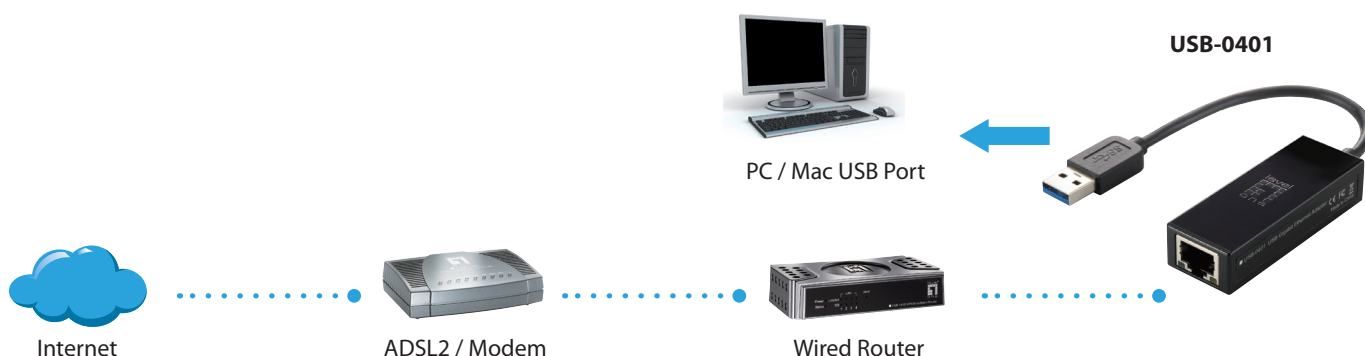

Technical Specification

Interface

USB 3.0 (2.0 Compliant)
1 x 10/100/1000Mbps RJ-45 port

Standard

IEEE 802.3: 10Base-T (Ethernet)
IEEE 802.3u: 100Base-T (Fast Ethernet)
IEEE 802.3ab: 1000Base-T (Gigabit Ethernet)
IEEE 802.3x Flow Control (full-duplex flow control)
IEEE 802.3az Energy Efficient Ethernet

Data Transfer Rate

Ethernet: 10Mbps (Half/Full Duplex)
Fast Ethernet: 100Mbps (Half/Full Duplex)
Gigabit: 1000Mbps (Half/Full Duplex)

LED Indicator

Green:
LAN activity, when data is being transferred on the Ethernet network to host system.

Amber:
On for connection to a 1000Mbps network
Off for connection to a 100/10Mbps network

Operating System

Windows XP / Vista / 7 / 8; Mac 10.6 / 7 / 8

Temperature (°C)

Operating: 10 ~ 40°C
Storage: 10 ~ 80°C

Humidity (Non-condensing)

< 85%

Power Consumption (W)

Operating Mode: 2
Suspend Mode: 0.19

Weight (g)

46g

Dimensions (W x D x H mm)

97 x 23 x 15 mm

Approval

CE/FCC

Product Diagram

Order Information

USB-0401: USB-0401 USB Gigabit Ethernet Adapter

Package Content

USB-0401
Quick Installation Guide
CD – User Manual / Utility