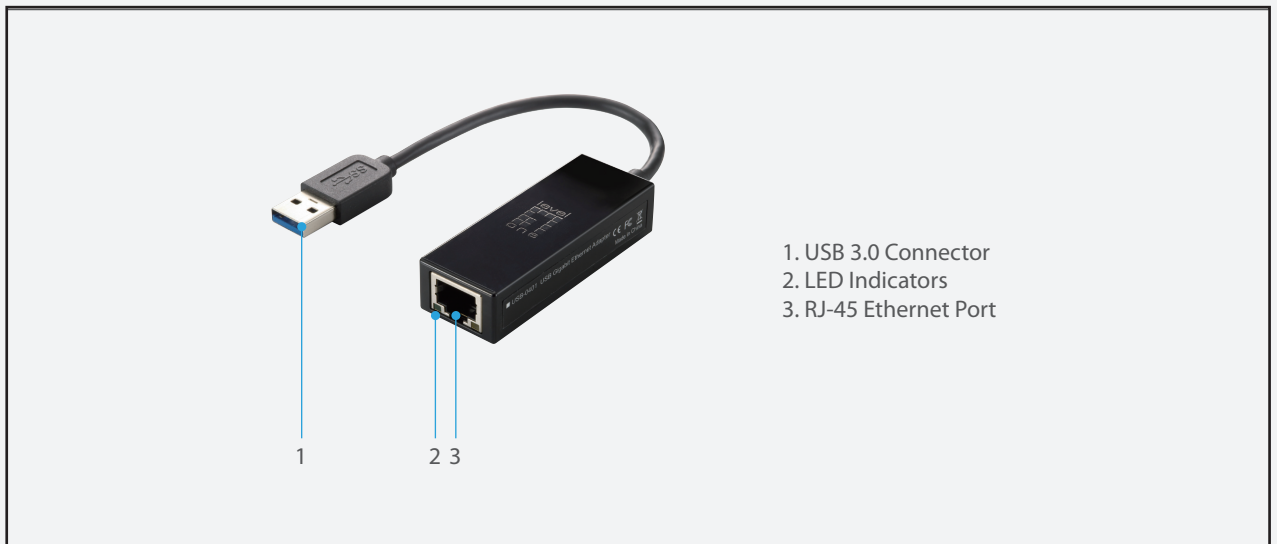

# USB-0401 USB Gigabit Ethernet Adapter

USB-0401

H/W Version: 3

The LevelOne USB Gigabit Ethernet Adapter is a USB adapter that enables desktop and notebook computers with high-speed Gigabit network connectivity via the USB port.

The USB-0401 is USB3.0 as well as IEEE802.3 (10Mbps), 802.3u (100Mbps) and 802.3ab (1000Mbps) compliant, ensuring that users can utilize any networking environment available.

It supports hot inserting and swapping, meaning that the USB-0401 can be installed quick and easy without shutting down the computer or opening up the computer box to install new network interface cards.

## Key Features

- Provides an Internet connection through a single USB port
- 10/100/1000Mbps wire speed transmission and reception
- Compatible with USB 3.0 / 2.0 standards
- 4K jumbo frames to increase data transfer rates
- Built-in Wake-on-LAN feature to startup/shutdown computers remotely
- Supports IPv4/IPv6 network operation
- No additional power supply required
- IEEE 802.3x Flow Control protects against lost packets for Minimize carbon footprint with advanced energy efficient technology (IEEE 802.3az)
- Supports Windows XP / Vista / 7 / 8 ; Mac 10.6 / 7 / 8

### Interface

USB 3.0 (2.0 Compliant)  
1 x 10/100/1000Mbps RJ-45 port