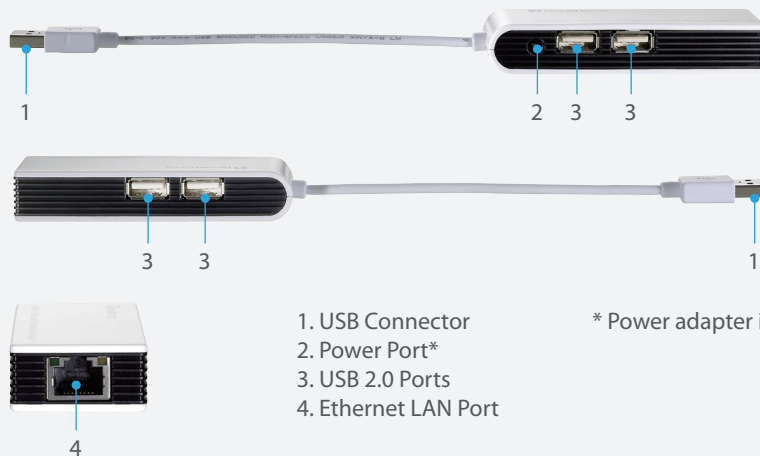

# USB Hub and Fast Ethernet Combo Adapter

USB-0501

H/W Version: 1

## Fast and easy connection with USB

The LevelOne USB Hub and Fast Ethernet Combo Adapter allows you to connect to the internet easily through the built-in USB port on your laptop or gaming console. Now you no longer need to have an Ethernet connection in order to surf the web. This is an ideal solution for MacBook Air (100% Mac compatible) or other computers that may have wireless built-in but don't come with an Ethernet port. Sometimes you need to physically connect to a network cable to help transfer files or access secure information. The USB-0501 easily does the job, all through your USB port. The USB-0501 also combines a regular USB hub. So you can corral external USB peripherals, such as a MP3 player, digital camera, printer or pen drive. The USB-0501 establishes a direct point-to-point contact between the hub and the adapter that's plugged into your PC.

## Reliable, efficient and standards compliant

The USB-0501 is USB 1.0, 1.1, and 2.0 compliant. It also follows the Ethernet standards set by the IEEE 802.3 and 802.3u, allowing you to take advantage of Fast Ethernet speeds of up to 100Mbps. This provides a strong backbone for any high-speed broadband connection to the internet as well as fast speeds for the Local Area Network file transfers.

## Easy and Quick Installation

It supports hot inserting and swapping, meaning that the USB-0501 can be installed quick and easy without shutting down the computer or opening up the computer box to install new network interface cards. With low power consumption and mobility without the need of any additional power cords, notebook computer users greatly benefit from using this network interface adapter.