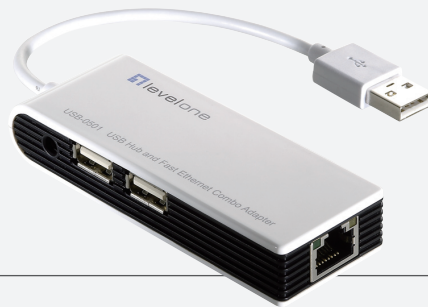

# USB Hub and Fast Ethernet Combo Adapter

USB-0501

H/W Version: 1

## Fast and easy connection with USB

The LevelOne USB Hub and Fast Ethernet Combo Adapter allows you to connect to the internet easily through the built-in USB port on your laptop or gaming console. Now you no longer need to have an Ethernet connection in order to surf the web. This is an ideal solution for MacBook Air (100% Mac compatible) or other computers that may have wireless built-in but don't come with an Ethernet port. Sometimes you need to physically connect to a network cable to help transfer files or access secure information. The USB-0501 easily does the job, all through your USB port. The USB-0501 also combines a regular USB hub. So you can corral external USB peripherals, such as a MP3 player, digital camera, printer or pen drive. The USB-0501 establishes a direct point-to-point contact between the hub and the adapter that's plugged into your PC.

## Reliable, efficient and standards compliant

The USB-0501 is USB 1.0, 1.1, and 2.0 compliant. It also follows the Ethernet standards set by the IEEE 802.3 and 802.3u, allowing you to take advantage of Fast Ethernet speeds of up to 100Mbps. This provides a strong backbone for any high-speed broadband connection to the internet as well as fast speeds for the Local Area Network file transfers.

## Easy and Quick Installation

It supports hot inserting and swapping, meaning that the USB-0501 can be installed quick and easy without shutting down the computer or opening up the computer box to install new network interface cards. With low power consumption and mobility without the need of any additional power cords, notebook computer users greatly benefit from using this network interface adapter.