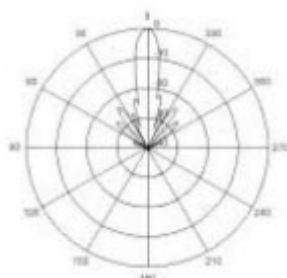

Product Diagram

WAN-4231 works with WAB-7000 for Point-to-Point wireless bridging applications

Radiation Pattern

V-Plane Co-polarization Pattern

H-Plane Co-polarization Pattern

Order Information

WAN-4231: 11a 23dBi Directional Outdoor Panel Antenna