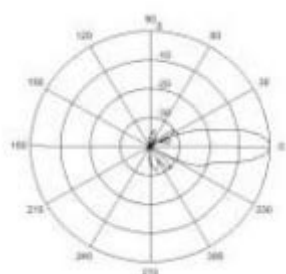

Radiation Pattern

V-Plane Co-polarization Pattern