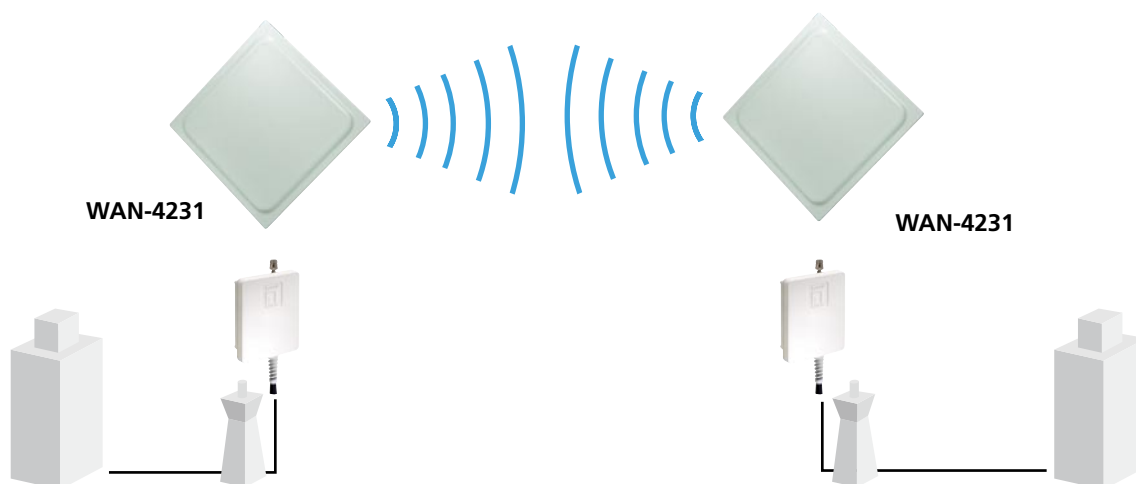

Technical Specification

Electrical Specification
Frequency Band 5.150GHz-5.875GHz
Gain 23dBi
VSWR 1.7:1 Max
Polarization Linear, Vertical
HPBW/V 10°
HPBW/H 10°
Front to back ratio 40dB
Power Handling 10W
Impedance 50 Ohms
Connector N female

Environmental & Mechanical Characteristics
Survival wind speed 200km/hr
Temperature -40°C
Humidity 95% @ 25°C
Lightning Protection DC ground
Radome Color Gray
Radome Material UV-Stabilized Plastic
Weight 0.9kg
Dimension 337 x 337 x25.4mm

Product Diagram

WAN-4231 works with WAB-7000 for Point-to-Point wireless bridging applications