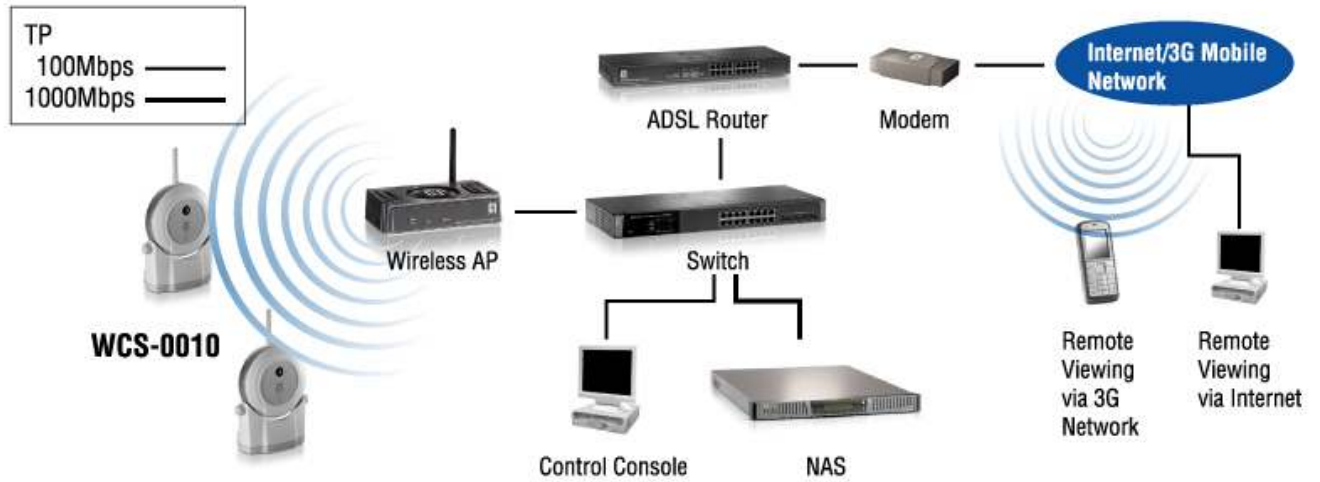

Product Diagram

Order Information

WCS-0010 11g Wireless Network Camera

For more information, please contact your LevelOne representative, or visit www.level1.com
All technical specifications are subject to change without notice.
All mentioned brand names are registered trademarks and property of their owners

www.level1.com