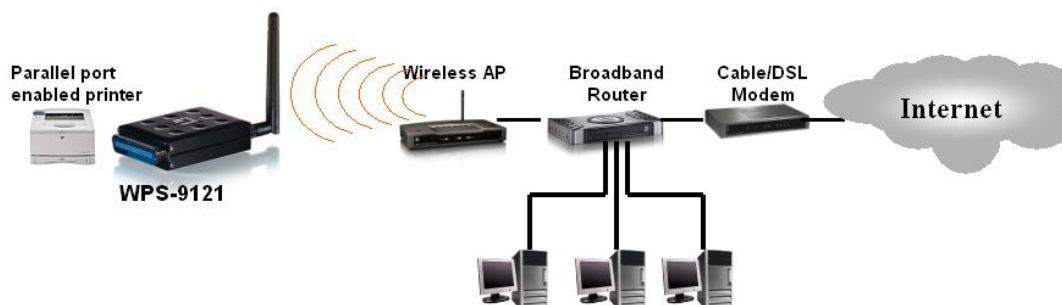

Technical Specification

Networking

- **Standards Compliance**
  - IEEE 802.3 10BaseT Ethernet
  - IEEE 802.3u 100Base-TX Fast Ethernet
  - IEEE 802.11 b/g
- **Ports**
  - 1 x RJ-45 10/100 Mbps port

Hardware

- **CPU**
  - RISC CPU
- **Flash**
  - 1MB NOR Flash
- **RAM**
  - 8MB SDRAM
- **Printer Port**
  - 1 x Centronic Parallel Port

Print Server Specification

- **Supports Network Protocols**
  - TCP/IP
  - IPX/SPX
  - NetBEUI
  - Apple Talk
- **Supports Printing Protocols**
  - LPR
  - IPPSMB/TCP
  - Raw printing
  - Unix Logical Printing
- **Compatible Operating System**
  - Windows™ 98SE/ME/2000/XP
  - NetWare (2.x Above)
  - MAC OS
  - Unix/ Linux

Wireless Spec

- **Antenna**
  - External 2dBi Dipole Antenna
- **Transmit Output Power**
  - 16dBm~18dBm
- **Frequency Band**
  - 2.4GHz ~ 2.4835GHz

Management

- **Interface**
  - Web-based management Interface
  - Windows Configuration Utility
- **Upgrade**
  - Fault-Tolerant Upgrade capability

Physical Spec

- **LEDs**
  - System power and status indicator
  - System activity and Network link indicator
- **Power**
  - 5 VDC, 1A Power Adapter
- **Temperature**
  - Operating: 0-55°C
- **Humidity**
  - Operating: 10-90% (RH)
- **Dimension**
  - 105mm(L) * 104mm(W) * 125mm(H)
- **Weight**
  - 430g
- **EMI and Safety**
  - FCC, CE

Product Diagram

Ordering Information

- WPS-9121: 11g Wireless Mini Printer Server with One Parallel Port

For more information, please contact your LevelOne representative, or visit our website
All technical specifications are subject to change without notice.
All mentioned brand names are registered trademarks and property of their owners
www.level1.com