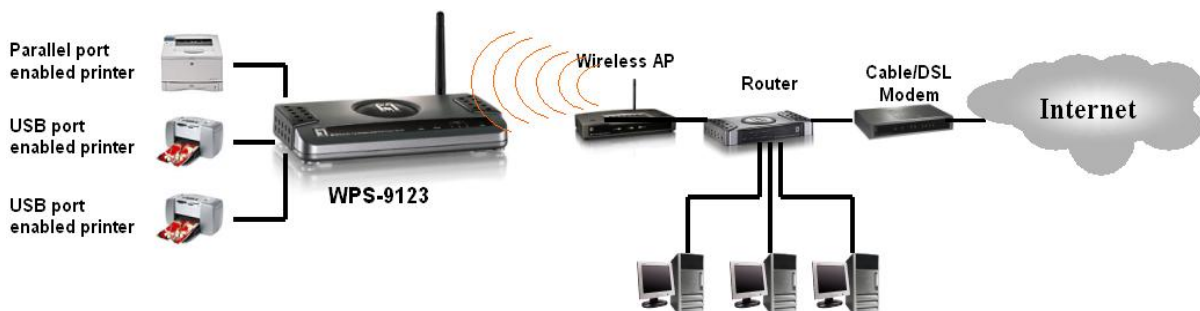

Technical Specification

Networking

- **Standards Compliance**
  IEEE 802.3 10BaseT Ethernet
  IEEE 802.3u 100Base-TX Fast Ethernet
  IEEE 802.11 b/g
- **Ports**
  1 x RJ-45 10/100 Mbps port

Hardware

- **CPU**
  RISC CPU
- **Flash**
  2MB NOR Flash
- **RAM**
  16MB SDRAM
- **Printer Port**
  2 x USB 2.0 Type A Ports
  1 x DB-25 Parallel Port

Print Server Specification

- **Supports Network Protocols**
  TCP/IP
  IPX/SPX
  NetBEUI
  Apple Talk
- **Supports Printing Protocols**
  LPR
  IPPSMB/TCP
  Raw printing
  Unix Logical Printing
- **Compatible Operating System**
  Windows™ 98SE/ME/2000/XP
  NetWare (2.x Above)
  MAC OS
  Unix/ Linux

Wireless Spec

- **Antenna**
  External 2dBi Dipole Antenna
- **Transmit Output Power**
  16dBm~18dBm

Management

- **Interface**
  Web-based management Interface
  Windows Configuration Utility
- **Upgrade**
  Fault-Tolerant Upgrade capability

Physical Spec

- **LEDs**
  System power and status indicator
  System activity and Network link indicator
- **Power**
  12 VDC, 1A Linear Power Adapter
- **Temperature**
  Operating: 0-55°C
- **Humidity**
  Operating: 10-90% (RH)
- **Dimension**
  30mm(H) x 187mm(W) x 100mm(D)
- **EMI and Safety**
  FCC, CE

Product Diagram

Ordering Information

- WPS-9123: Wireless Printer Server with Multi-Port