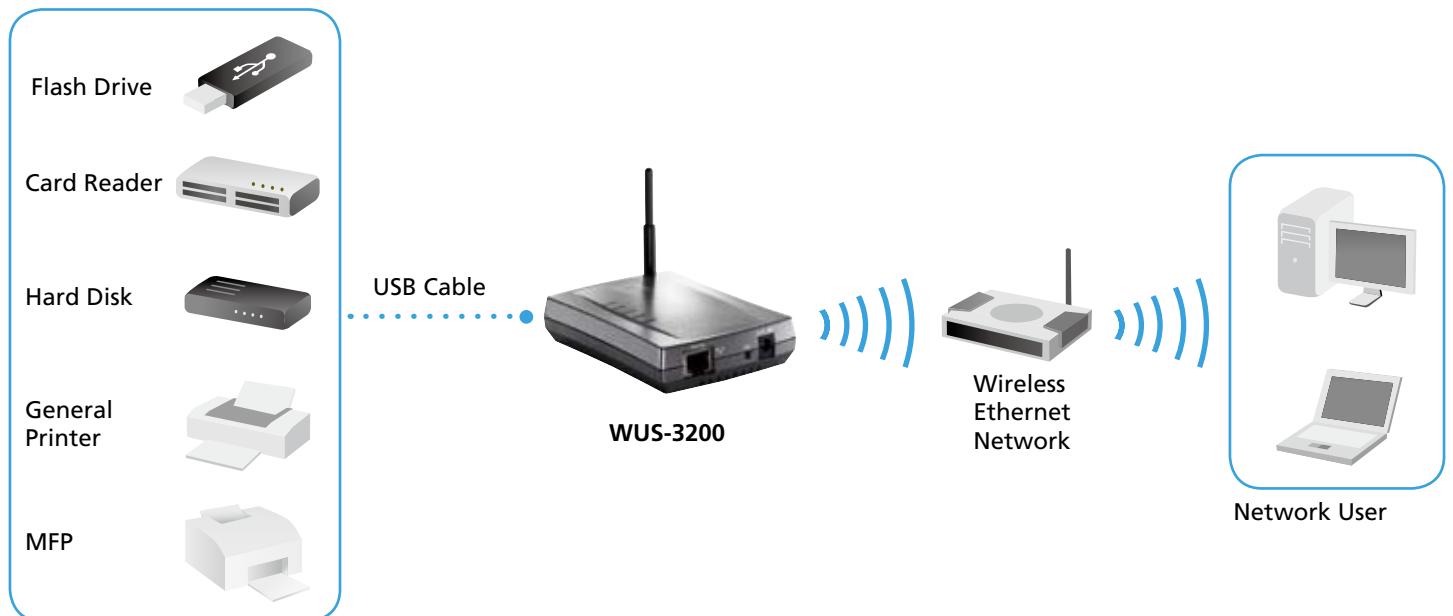

Technical Specification

Processor

DC R3201 32Bits RISC microprocessor, operating at 133MHz

Memory

2 Mbytes Flash Memory
8 Mbytes RAM

Network Interface

1 x 10/10 0 Mbps RJ-45 LAN port
2 x USB 2.0 Full-speed host ports

Print Server Supported Systems

Microsoft Windows 2000/2003/XP/Vista

File Server Supported Systems

- Microsoft Windows 2000/2003/ XP/Vista
- Supported SMB Unicode, FTP Code Page: Western Europe/ Central Europe/ Greek/ Cyrillic/ Japanese/ Korean/ Traditional/ Chinese/ Simplified Chinese/ Thai/ Arabic

Printer/Scan/Fax Server Protocols

Net USB

Scan Server Supported Systems

Microsoft Windows 2000/2003/XP/Vista

MFP Function

Printing, Scanning and PC Fax

Management

- Supported Protocols: DHCP, FTP, HTTP
- Web pages for configuration, monitoring and firmware upgrading
- Windows utility for installation, configuration and monitoring

F/W Upgrade

Internal Web pages/ TFTP
Windows Tool (Control Canter)

LEDs

Power, LAN, WLAN, USB1 and USB2

Power Supply

12VDC/1A, external power

Power Consumption

12 W

Physical Specification

Operating Temperature 5°C~40°C
Operating Humidity 0% ~ 70% (Non-condensing)
Dimension 104(D) x 76(W) x 26(H) mm
Weight 110 g

EMI and Safety

FCC part 15 Subpart C, Class B, VCCI Class B

Product Diagram

Order Information

WUS-3200 : Wireless 2-Ports USB / MFP Server

Package Content

WUS-3200 , xxxxxxxxxxxxxxxxxxxxxxxxxxxxxxx