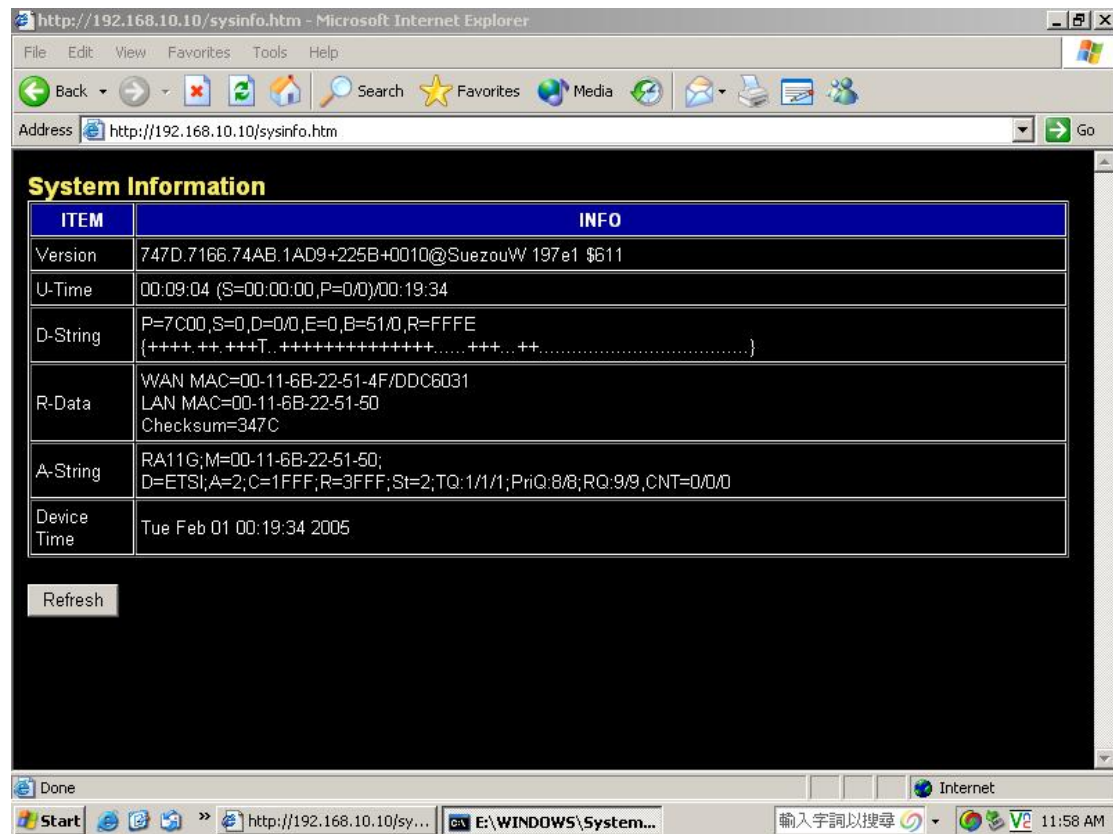

4) B WBR-3406TX 區域網路 MAC 位址