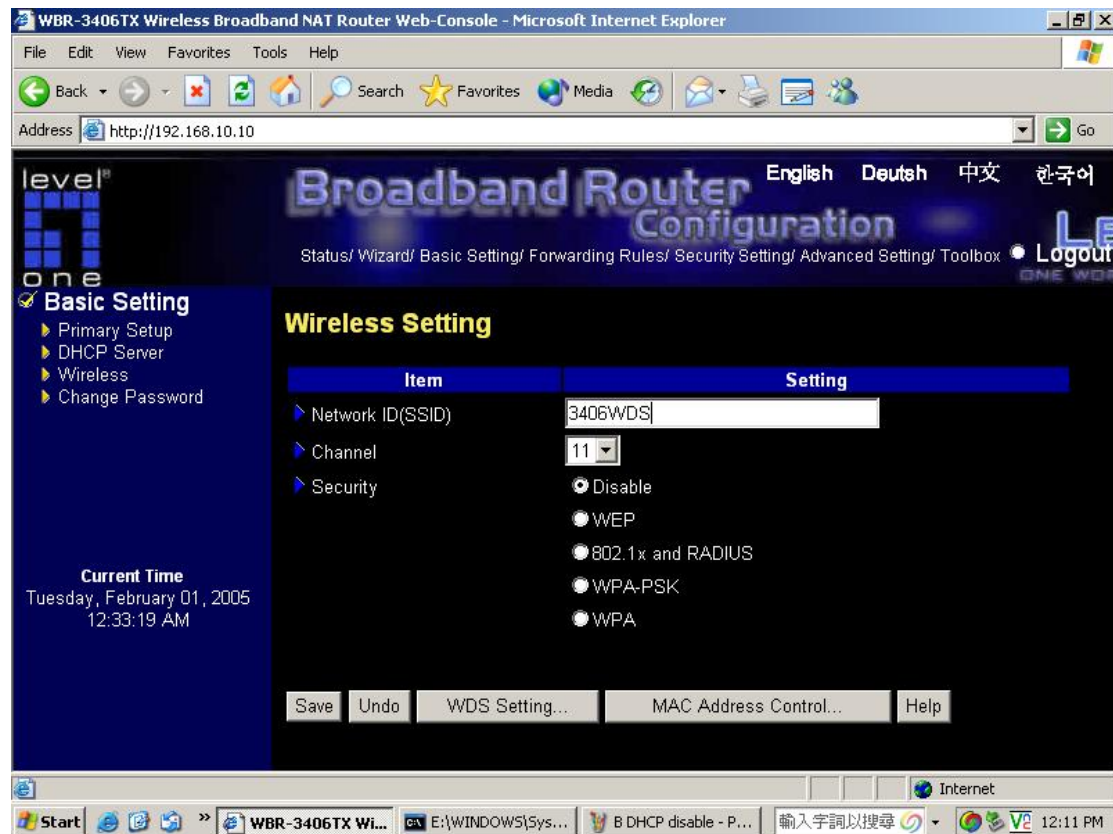

3) B WBR-3406TX Wireless 設定