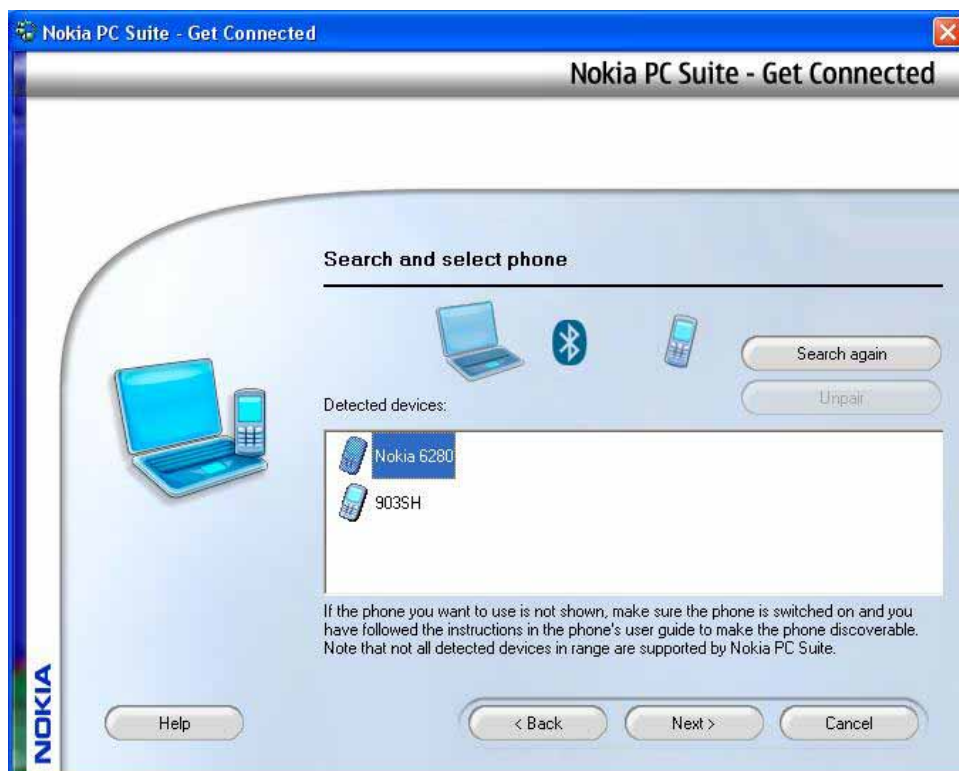

6) Nokia 6280 is found